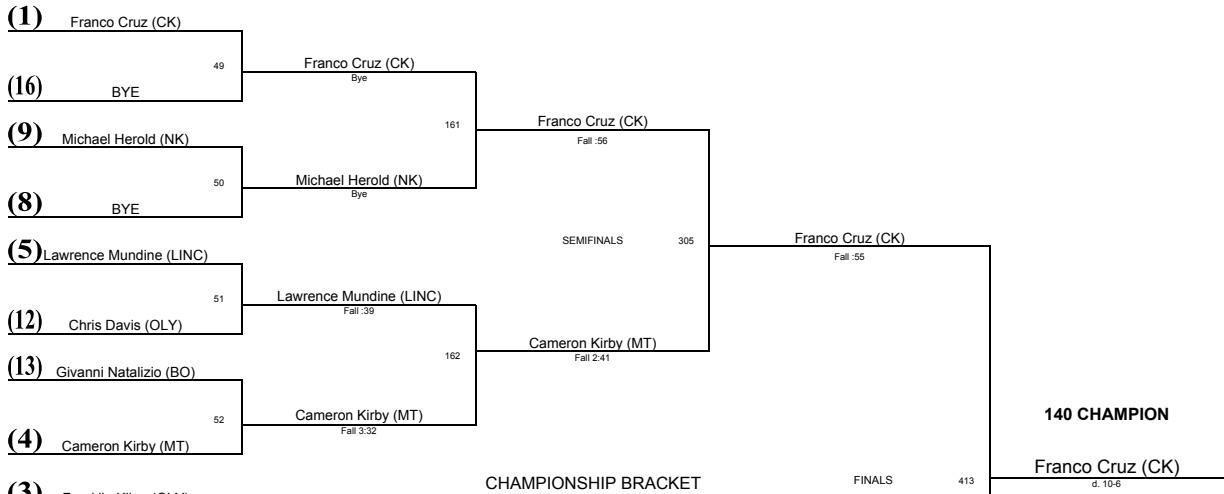

# Wrestling Championships 2008

---

<u>PLACE</u>	<u>TEAM</u>	<u>SCORE</u>
1	South Kitsap	290.5
2	Central Kitsap	224.5
3	Olympia	215.5
4	Foss	173.5
5	Bellarmino Prep	172
6	Mt Tahoma	170
7	Gig Harbor	135.5
8	North Kitsap	126
9	Lincoln	73
10	Stadium	68
11	Wilson	62.5

**WEIGHT CLASS: 103**

**WEIGHT CLASS: 130**

**WEIGHT CLASS: 135**

**WEIGHT CLASS: 140**

**CHAMPIONSHIP BRACKET**

**CONSOLATION BRACKET**

**WEIGHT CLASS: 152**

**WEIGHT CLASS: 160**

**WEIGHT CLASS: 171**

**WEIGHT CLASS: 189**

**CHAMPIONSHIP BRACKET**

**CONSOLATION BRACKET**

**WEIGHT CLASS: 215**

**WEIGHT CLASS: 285**