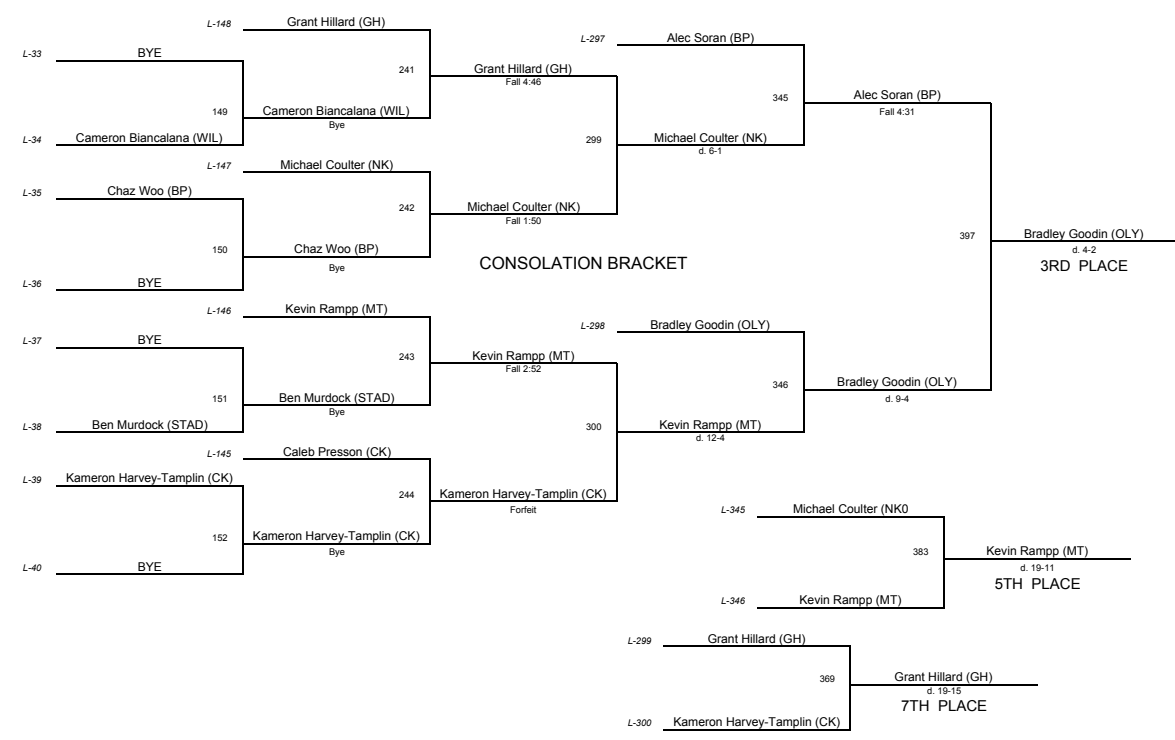

# Wrestling Championships 2008

---

<u>PLACE</u>	<u>TEAM</u>	<u>SCORE</u>
1	South Kitsap	290.5
2	Central Kitsap	224.5
3	Olympia	215.5
4	Foss	173.5
5	Bellarmino Prep	172
6	Mt Tahoma	170
7	Gig Harbor	135.5
8	North Kitsap	126
9	Lincoln	73
10	Stadium	68
11	Wilson	62.5

**WEIGHT CLASS: 103**

**WEIGHT CLASS: 130**

**WEIGHT CLASS: 135**

**WEIGHT CLASS: 140**

**CHAMPIONSHIP BRACKET**

**CONSOLATION BRACKET**

**WEIGHT CLASS: 152**

**WEIGHT CLASS: 160**

**WEIGHT CLASS: 171**

**WEIGHT CLASS: 189**

**CHAMPIONSHIP BRACKET**

**CONSOLATION BRACKET**

**WEIGHT CLASS: 215**

**WEIGHT CLASS: 285**