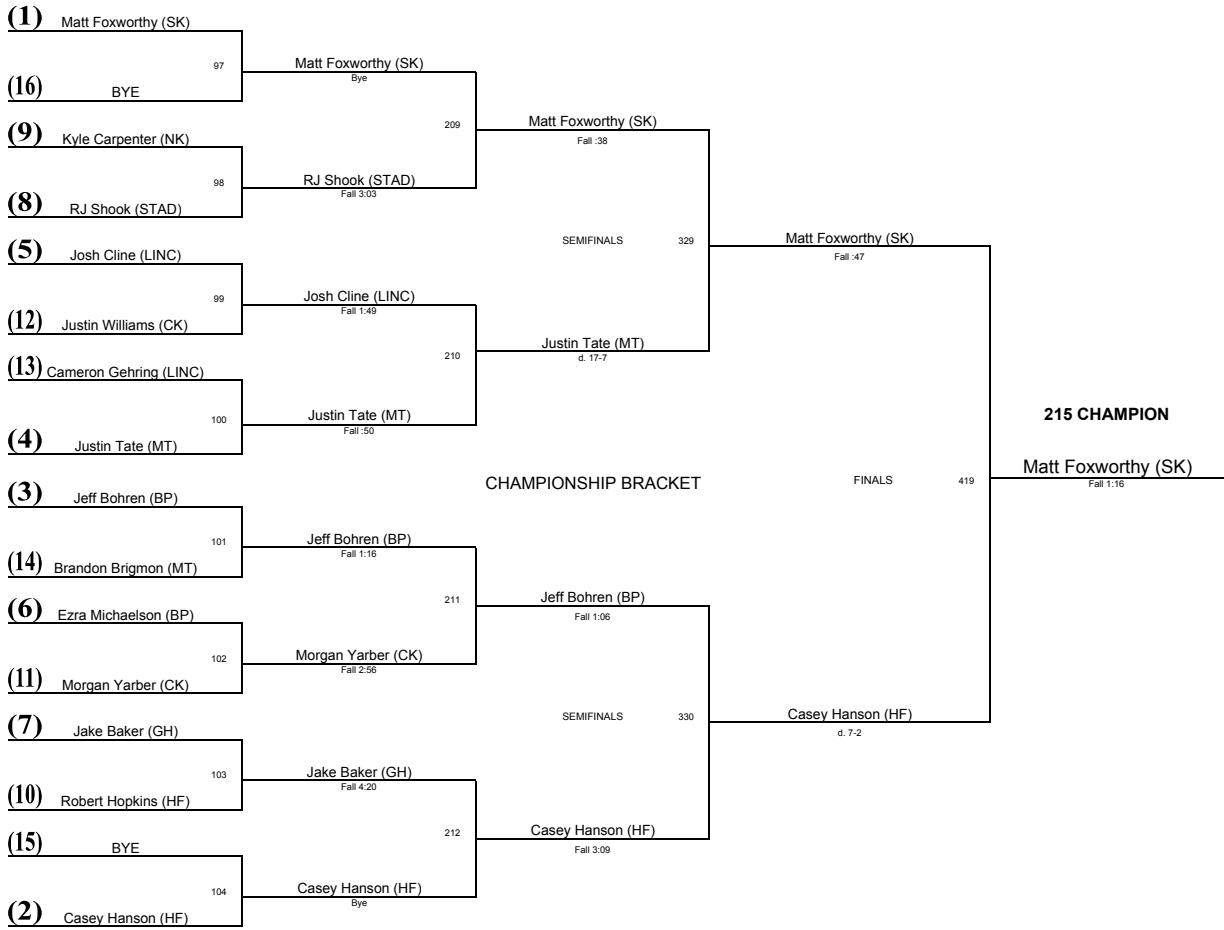

# Wrestling Championships 2008

---

<u>PLACE</u>	<u>TEAM</u>	<u>SCORE</u>
1	South Kitsap	290.5
2	Central Kitsap	224.5
3	Olympia	215.5
4	Foss	173.5
5	Bellarmino Prep	172
6	Mt Tahoma	170
7	Gig Harbor	135.5
8	North Kitsap	126
9	Lincoln	73
10	Stadium	68
11	Wilson	62.5

**WEIGHT CLASS: 171**

**WEIGHT CLASS: 189**

**CHAMPIONSHIP BRACKET**

**CONSOLATION BRACKET**

**WEIGHT CLASS: 215**

**WEIGHT CLASS: 285**