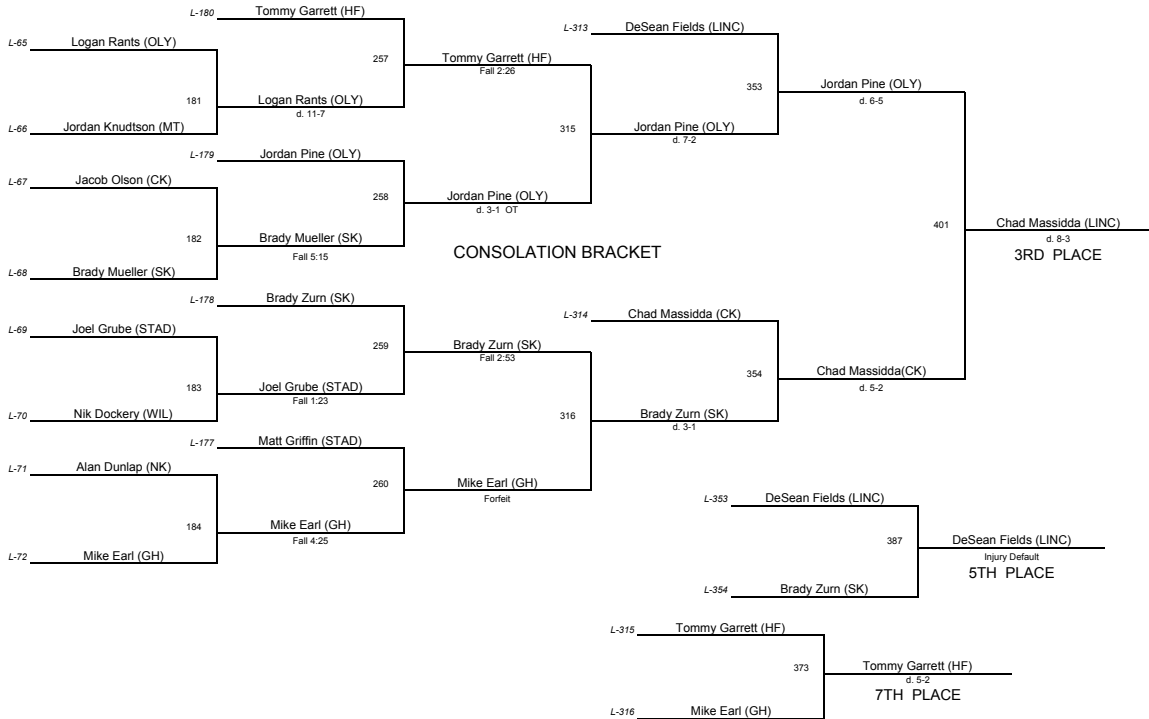

# Wrestling Championships 2008

---

<u>PLACE</u>	<u>TEAM</u>	<u>SCORE</u>
1	South Kitsap	290.5
2	Central Kitsap	224.5
3	Olympia	215.5
4	Foss	173.5
5	Bellarmino Prep	172
6	Mt Tahoma	170
7	Gig Harbor	135.5
8	North Kitsap	126
9	Lincoln	73
10	Stadium	68
11	Wilson	62.5

**WEIGHT CLASS: 103**

**WEIGHT CLASS: 130**

**WEIGHT CLASS: 135**

**WEIGHT CLASS: 140**

**CHAMPIONSHIP BRACKET**

**CONSOLATION BRACKET**

**WEIGHT CLASS: 152**

**WEIGHT CLASS: 160**

**WEIGHT CLASS: 171**

**WEIGHT CLASS: 189**

**CHAMPIONSHIP BRACKET**

**CONSOLATION BRACKET**

**WEIGHT CLASS: 215**

**WEIGHT CLASS: 285**