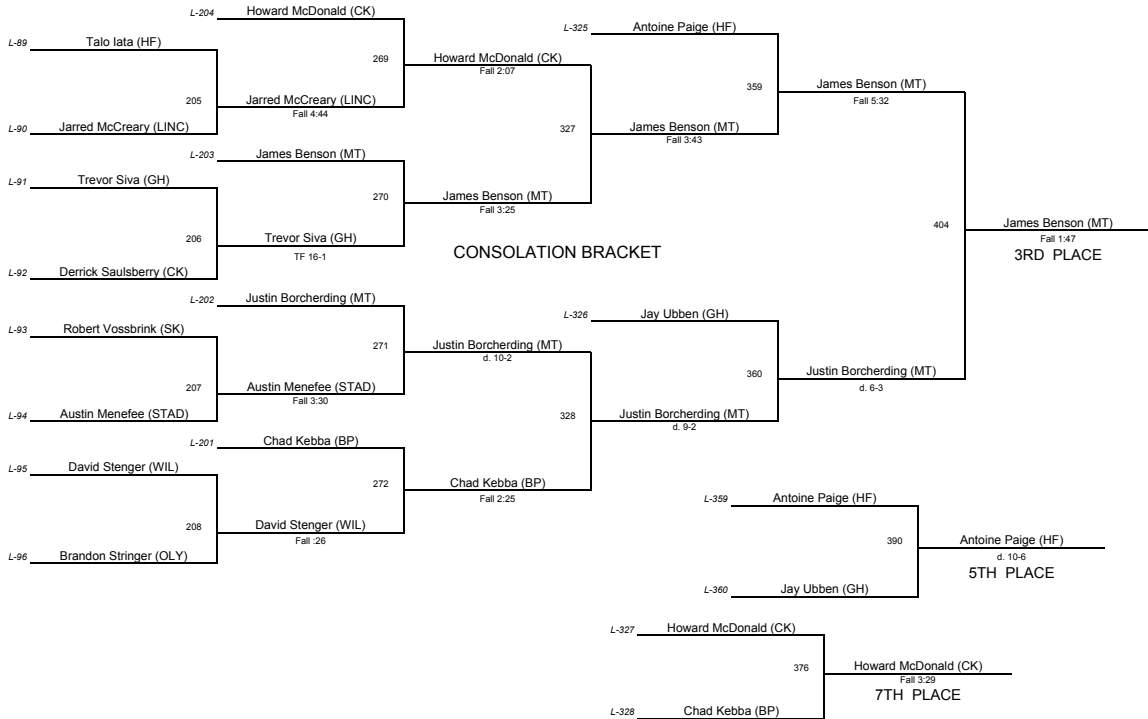

# Wrestling Championships 2008

---

<u>PLACE</u>	<u>TEAM</u>	<u>SCORE</u>
1	South Kitsap	290.5
2	Central Kitsap	224.5
3	Olympia	215.5
4	Foss	173.5
5	Bellarmino Prep	172
6	Mt Tahoma	170
7	Gig Harbor	135.5
8	North Kitsap	126
9	Lincoln	73
10	Stadium	68
11	Wilson	62.5

**WEIGHT CLASS: 171**

**WEIGHT CLASS: 189**

**CHAMPIONSHIP BRACKET**

**CONSOLATION BRACKET**

**WEIGHT CLASS: 215**

**WEIGHT CLASS: 285**