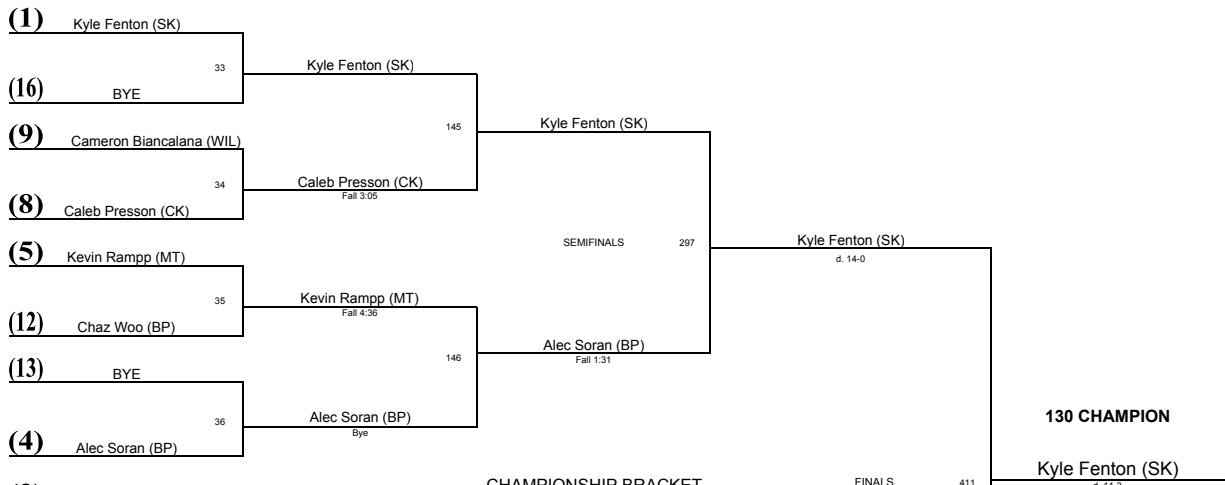

# Wrestling Championships 2008

---

<u>PLACE</u>	<u>TEAM</u>	<u>SCORE</u>
1	South Kitsap	290.5
2	Central Kitsap	224.5
3	Olympia	215.5
4	Foss	173.5
5	Bellarmino Prep	172
6	Mt Tahoma	170
7	Gig Harbor	135.5
8	North Kitsap	126
9	Lincoln	73
10	Stadium	68
11	Wilson	62.5

**WEIGHT CLASS: 103**

**WEIGHT CLASS: 130**

**WEIGHT CLASS: 135**

**WEIGHT CLASS: 140**

**CHAMPIONSHIP BRACKET**

**CONSOLATION BRACKET**

**WEIGHT CLASS: 152**

**WEIGHT CLASS: 160**

**WEIGHT CLASS: 171**

**WEIGHT CLASS: 189**

**CHAMPIONSHIP BRACKET**

**CONSOLATION BRACKET**

**WEIGHT CLASS: 215**

**WEIGHT CLASS: 285**