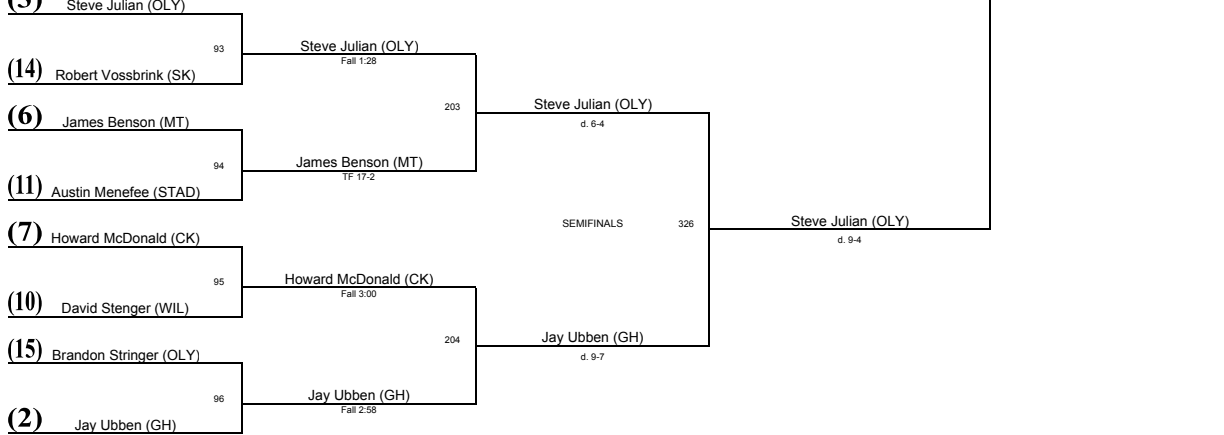

CHAMPIONSHIP BRACKET