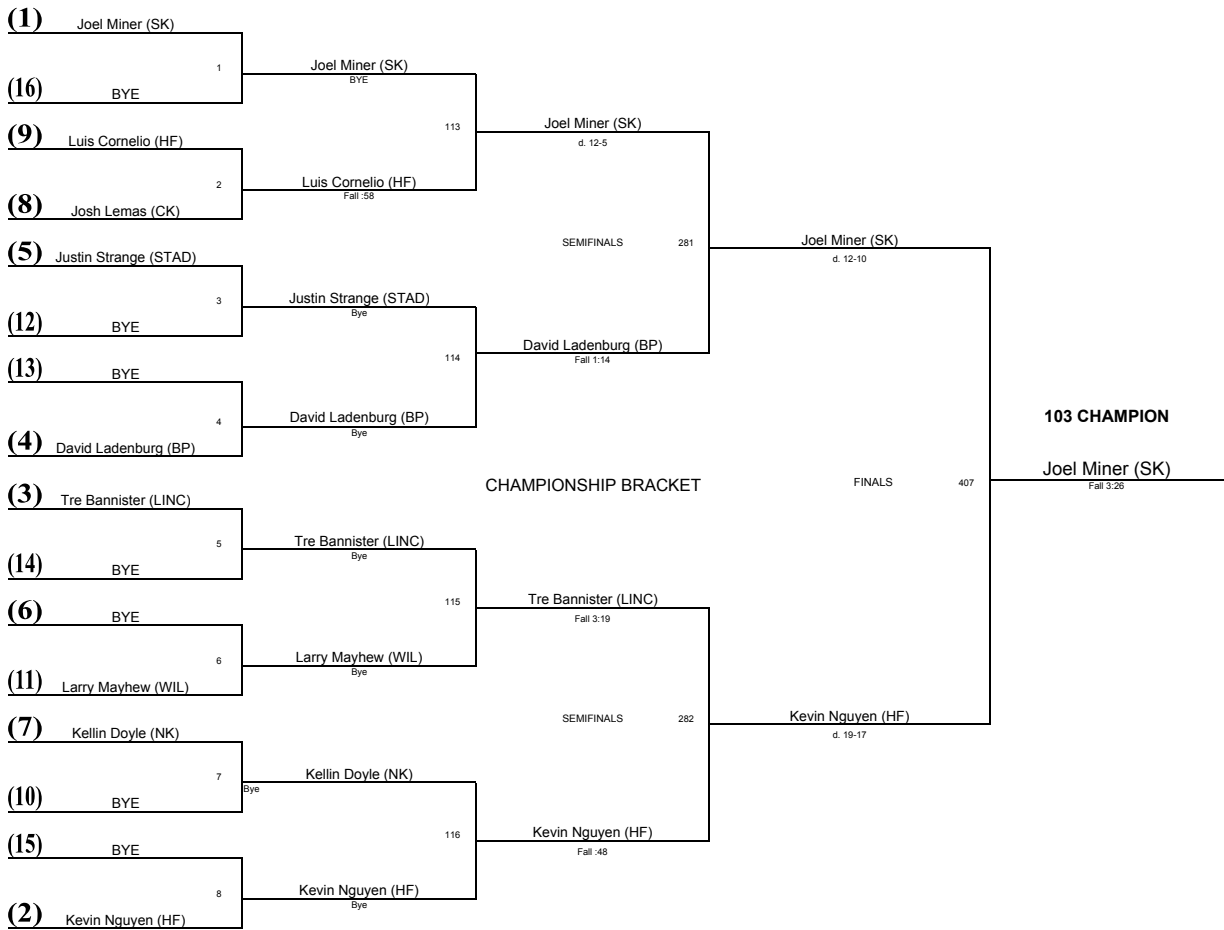

WEIGHT CLASS: 103