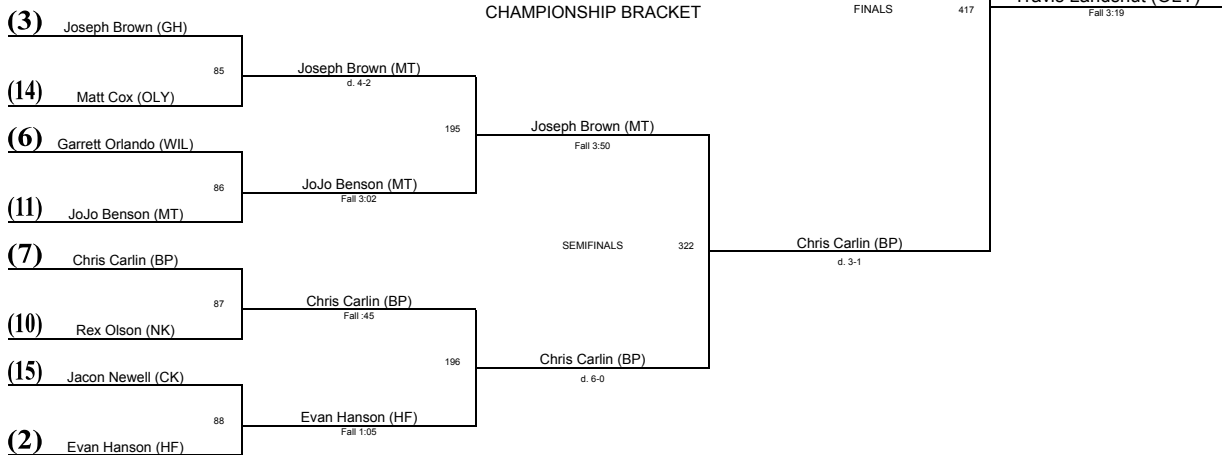

# Wrestling Championships 2008

---

<u>PLACE</u>	<u>TEAM</u>	<u>SCORE</u>
1	South Kitsap	290.5
2	Central Kitsap	224.5
3	Olympia	215.5
4	Foss	173.5
5	Bellarmino Prep	172
6	Mt Tahoma	170
7	Gig Harbor	135.5
8	North Kitsap	126
9	Lincoln	73
10	Stadium	68
11	Wilson	62.5

**WEIGHT CLASS: 103**

**WEIGHT CLASS: 130**

**WEIGHT CLASS: 135**

**WEIGHT CLASS: 140**

**CHAMPIONSHIP BRACKET**

**CONSOLATION BRACKET**

**WEIGHT CLASS: 152**

**WEIGHT CLASS: 160**

**WEIGHT CLASS: 171**

**WEIGHT CLASS: 189**

**CHAMPIONSHIP BRACKET**

**CONSOLATION BRACKET**

**WEIGHT CLASS: 215**

**WEIGHT CLASS: 285**