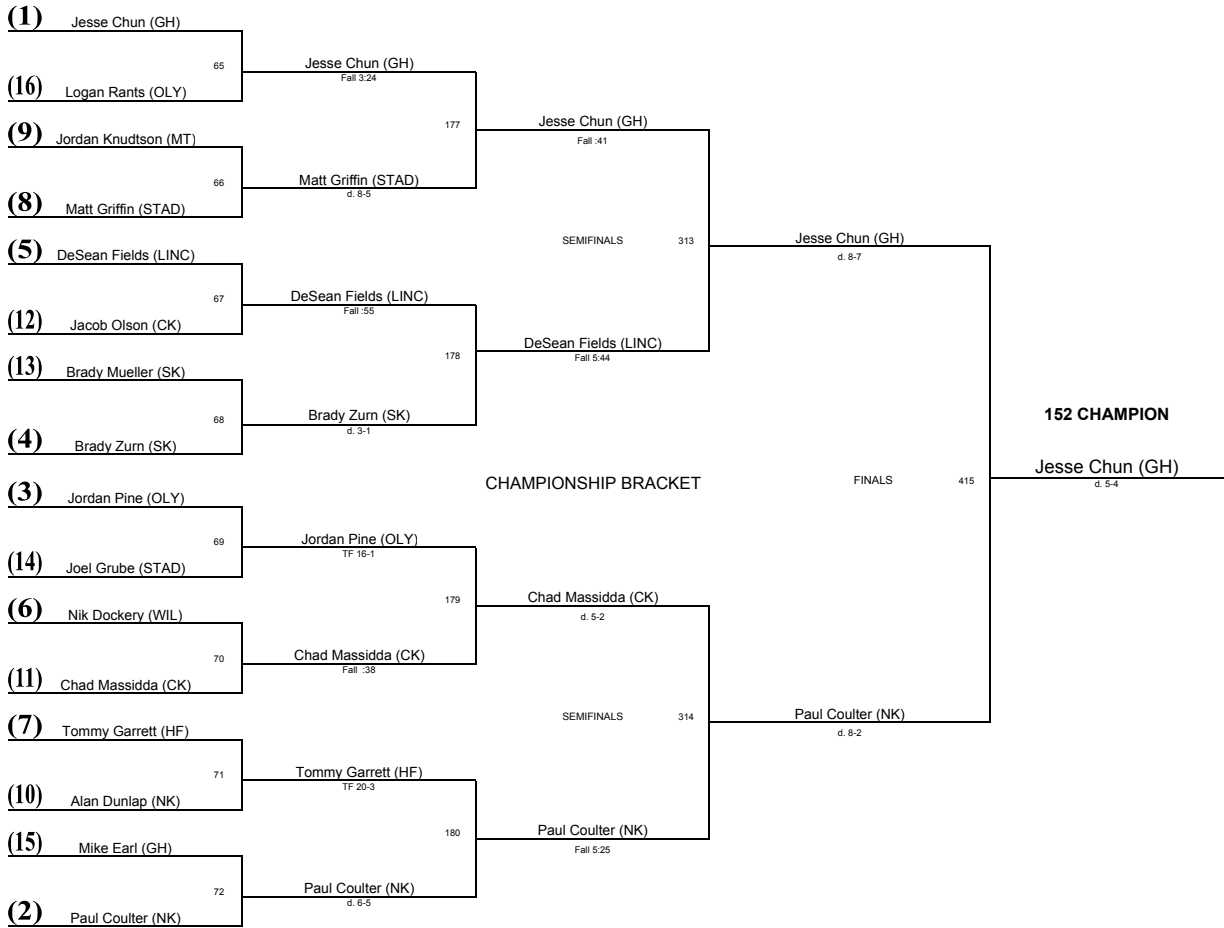

# Wrestling Championships 2008

---

<u>PLACE</u>	<u>TEAM</u>	<u>SCORE</u>
1	South Kitsap	290.5
2	Central Kitsap	224.5
3	Olympia	215.5
4	Foss	173.5
5	Bellarmino Prep	172
6	Mt Tahoma	170
7	Gig Harbor	135.5
8	North Kitsap	126
9	Lincoln	73
10	Stadium	68
11	Wilson	62.5

**WEIGHT CLASS: 103**

**WEIGHT CLASS: 130**

**WEIGHT CLASS: 135**

**WEIGHT CLASS: 140**

**CHAMPIONSHIP BRACKET**

**CONSOLATION BRACKET**

**WEIGHT CLASS: 152**

**WEIGHT CLASS: 160**