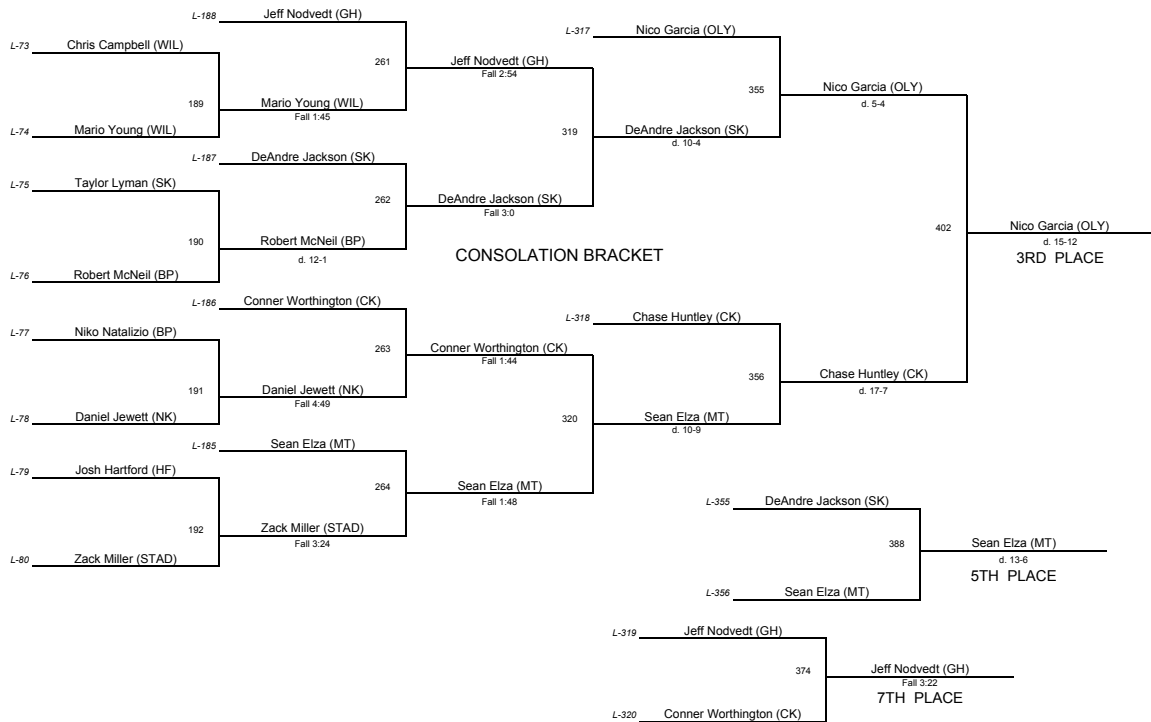

# Wrestling Championships 2008

---

<u>PLACE</u>	<u>TEAM</u>	<u>SCORE</u>
1	South Kitsap	290.5
2	Central Kitsap	224.5
3	Olympia	215.5
4	Foss	173.5
5	Bellarmino Prep	172
6	Mt Tahoma	170
7	Gig Harbor	135.5
8	North Kitsap	126
9	Lincoln	73
10	Stadium	68
11	Wilson	62.5

**WEIGHT CLASS: 103**

**WEIGHT CLASS: 130**

**WEIGHT CLASS: 135**

**WEIGHT CLASS: 140**

**CHAMPIONSHIP BRACKET**

**CONSOLATION BRACKET**

**WEIGHT CLASS: 152**

**WEIGHT CLASS: 160**