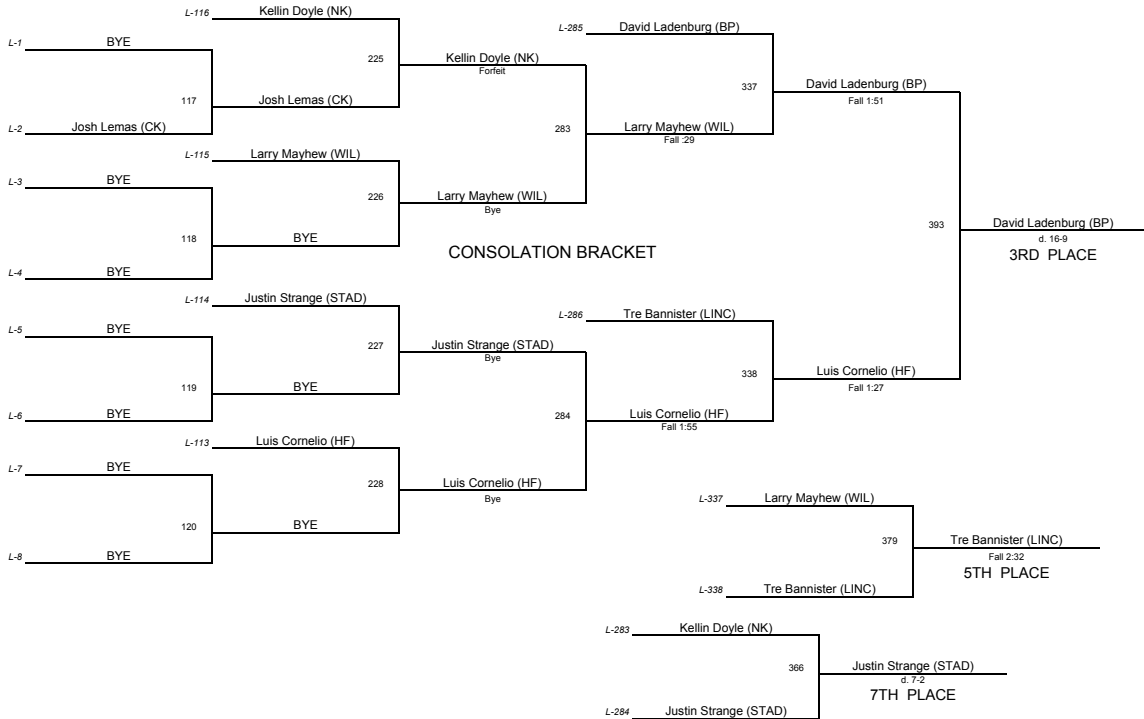

WEIGHT CLASS: 103