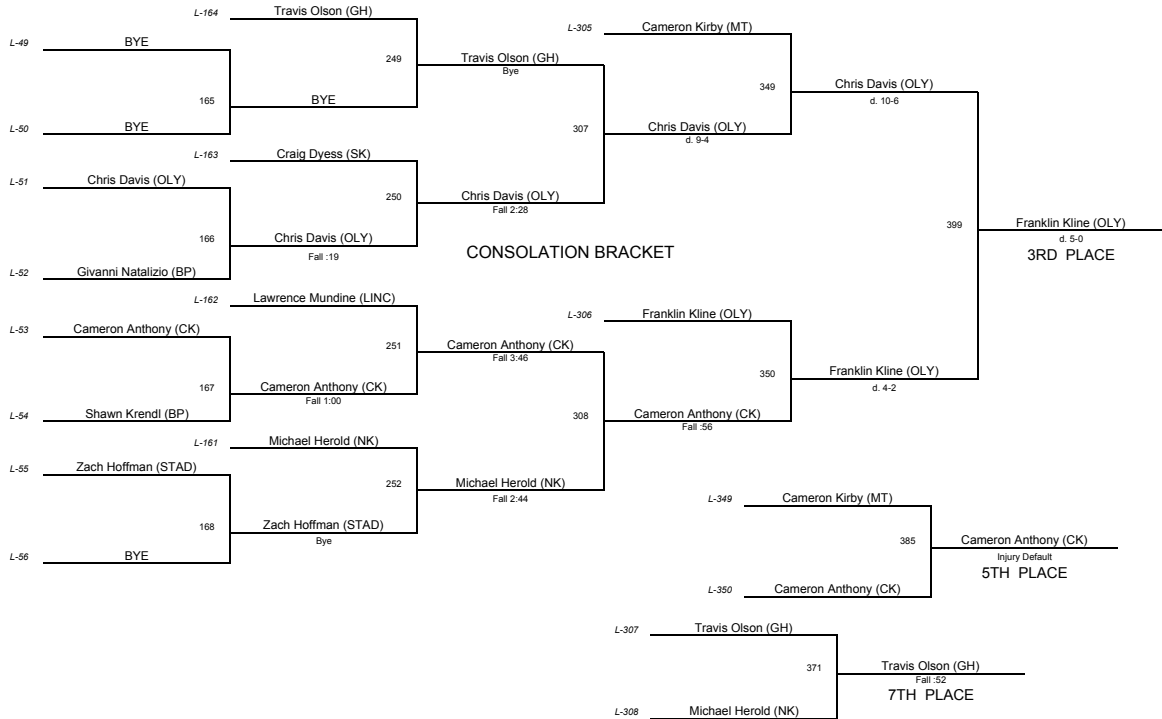

# Wrestling Championships 2008

---

<u>PLACE</u>	<u>TEAM</u>	<u>SCORE</u>
1	South Kitsap	290.5
2	Central Kitsap	224.5
3	Olympia	215.5
4	Foss	173.5
5	Bellarmino Prep	172
6	Mt Tahoma	170
7	Gig Harbor	135.5
8	North Kitsap	126
9	Lincoln	73
10	Stadium	68
11	Wilson	62.5

**WEIGHT CLASS: 103**

**WEIGHT CLASS: 130**

**WEIGHT CLASS: 135**

**WEIGHT CLASS: 140**

**CHAMPIONSHIP BRACKET**

**CONSOLATION BRACKET**

**WEIGHT CLASS: 152**

**WEIGHT CLASS: 160**