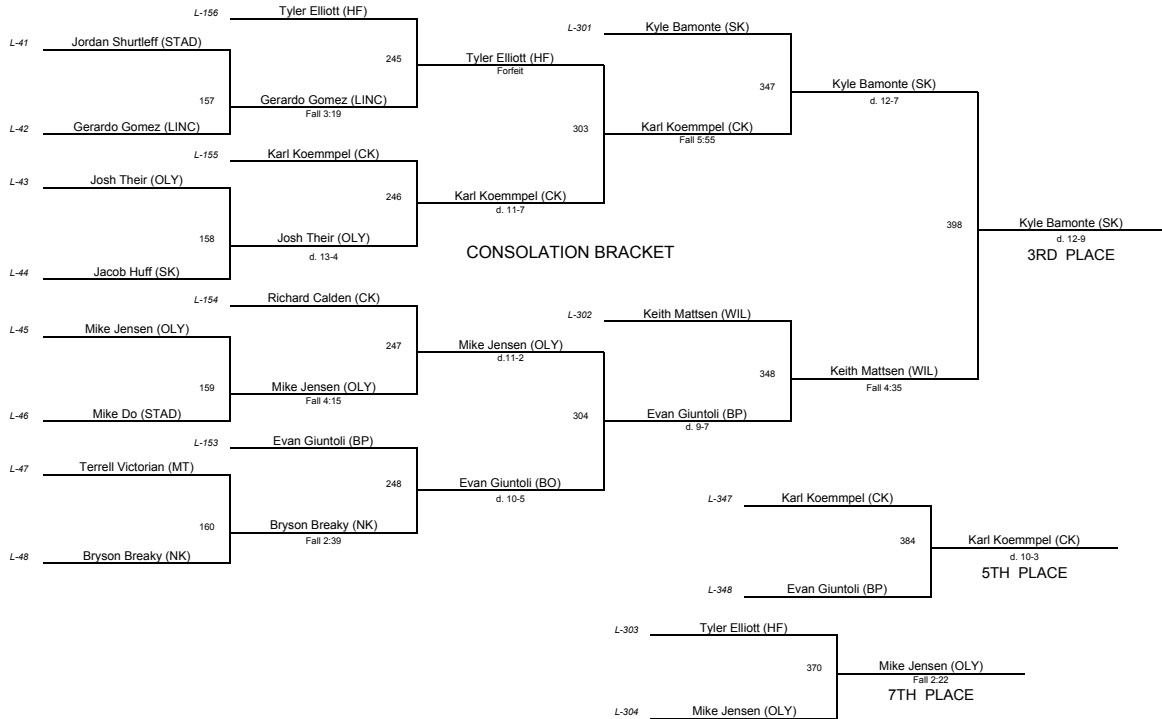

# Wrestling Championships 2008

---

<u>PLACE</u>	<u>TEAM</u>	<u>SCORE</u>
1	South Kitsap	290.5
2	Central Kitsap	224.5
3	Olympia	215.5
4	Foss	173.5
5	Bellarmino Prep	172
6	Mt Tahoma	170
7	Gig Harbor	135.5
8	North Kitsap	126
9	Lincoln	73
10	Stadium	68
11	Wilson	62.5

**WEIGHT CLASS: 103**

**WEIGHT CLASS: 130**

**WEIGHT CLASS: 135**

**WEIGHT CLASS: 140**

**CHAMPIONSHIP BRACKET**

**CONSOLATION BRACKET**

**WEIGHT CLASS: 152**

**WEIGHT CLASS: 160**