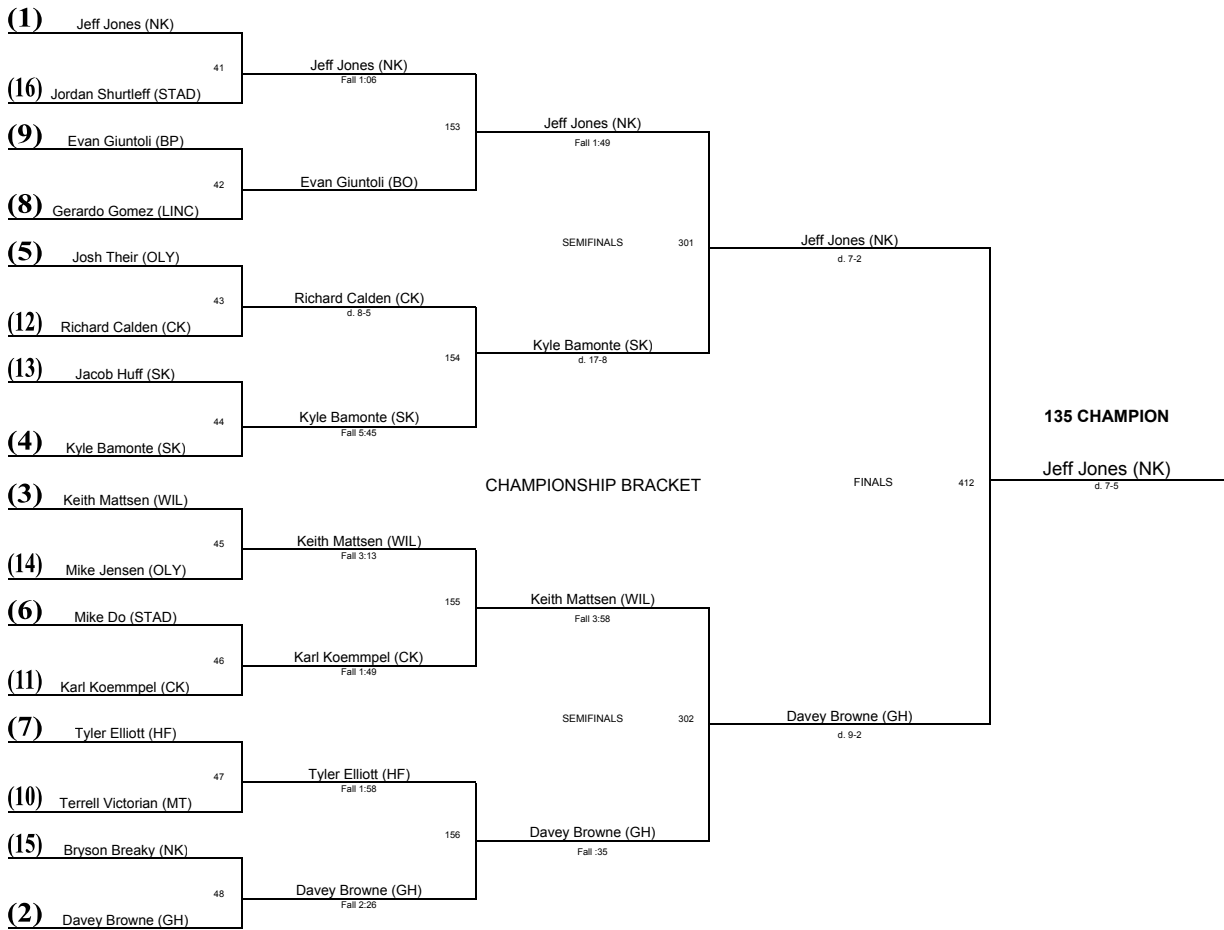

# Wrestling Championships 2008

---

<u>PLACE</u>	<u>TEAM</u>	<u>SCORE</u>
1	South Kitsap	290.5
2	Central Kitsap	224.5
3	Olympia	215.5
4	Foss	173.5
5	Bellarmino Prep	172
6	Mt Tahoma	170
7	Gig Harbor	135.5
8	North Kitsap	126
9	Lincoln	73
10	Stadium	68
11	Wilson	62.5

**WEIGHT CLASS: 103**

**WEIGHT CLASS: 130**

**WEIGHT CLASS: 135**

**WEIGHT CLASS: 140**

**CHAMPIONSHIP BRACKET**

**CONSOLATION BRACKET**

**WEIGHT CLASS: 152**

**WEIGHT CLASS: 160**