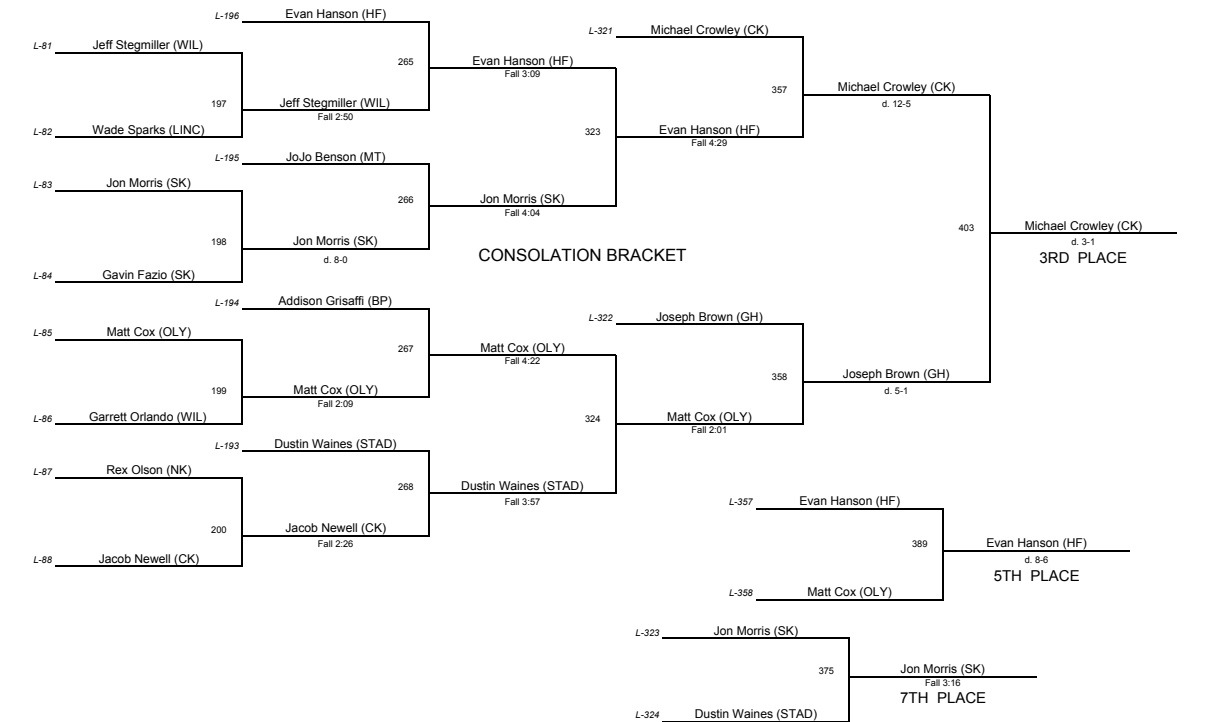

WEIGHT CLASS: 171