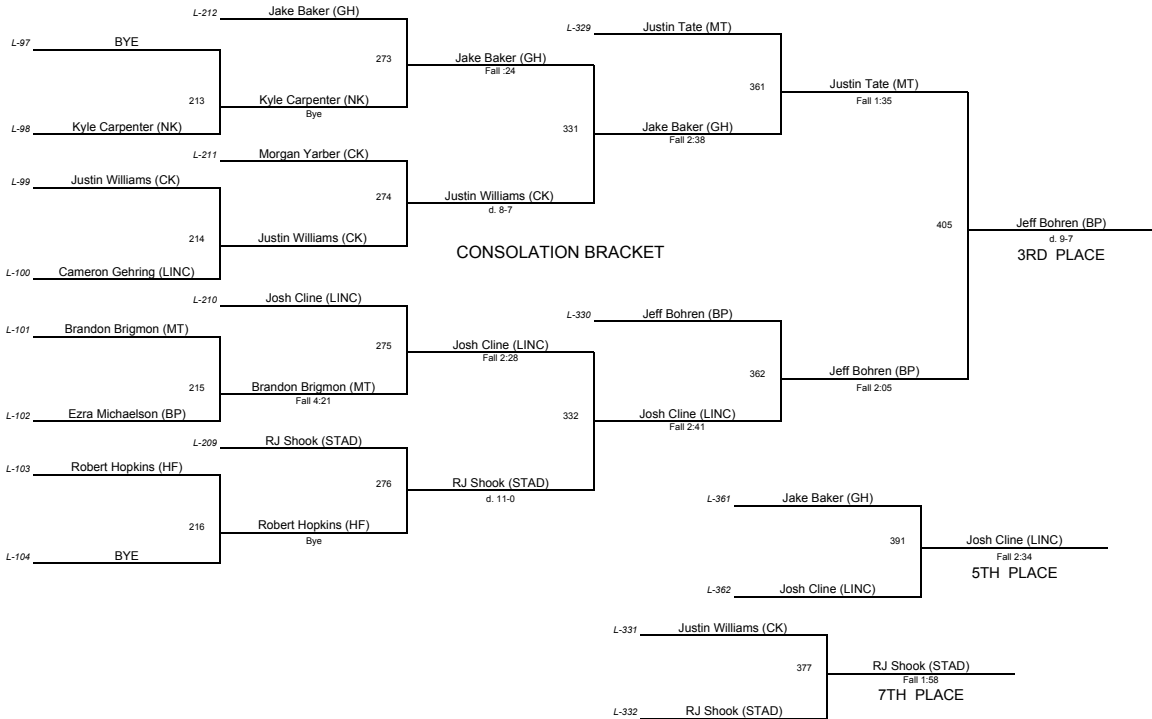

# Wrestling Championships 2008

---

<u>PLACE</u>	<u>TEAM</u>	<u>SCORE</u>
1	South Kitsap	290.5
2	Central Kitsap	224.5
3	Olympia	215.5
4	Foss	173.5
5	Bellarmino Prep	172
6	Mt Tahoma	170
7	Gig Harbor	135.5
8	North Kitsap	126
9	Lincoln	73
10	Stadium	68
11	Wilson	62.5

**WEIGHT CLASS: 171**

**WEIGHT CLASS: 189**

**CHAMPIONSHIP BRACKET**

**CONSOLATION BRACKET**

**WEIGHT CLASS: 215**

**WEIGHT CLASS: 285**