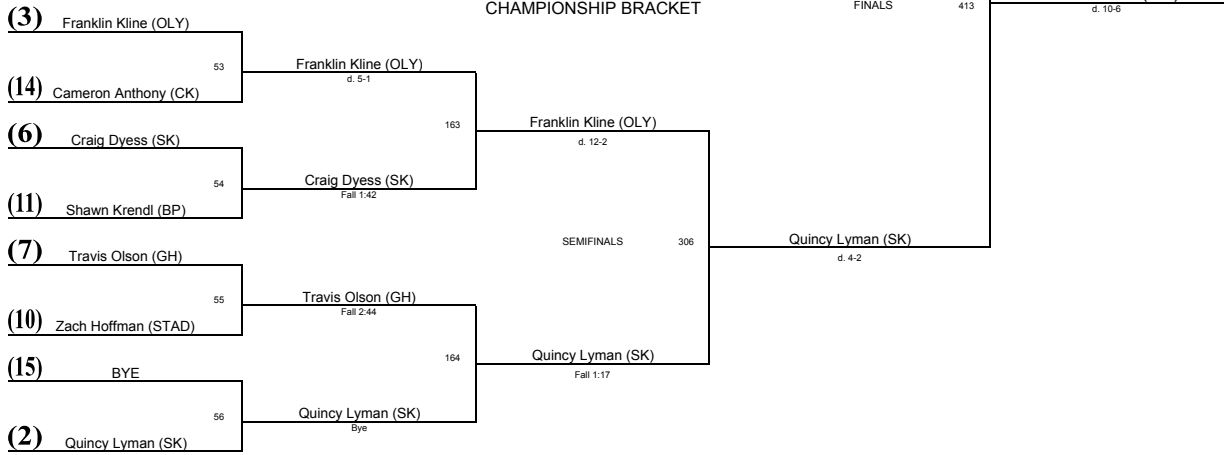

# Wrestling Championships 2008

---

<u>PLACE</u>	<u>TEAM</u>	<u>SCORE</u>
1	South Kitsap	290.5
2	Central Kitsap	224.5
3	Olympia	215.5
4	Foss	173.5
5	Bellarmino Prep	172
6	Mt Tahoma	170
7	Gig Harbor	135.5
8	North Kitsap	126
9	Lincoln	73
10	Stadium	68
11	Wilson	62.5

**WEIGHT CLASS: 103**

**WEIGHT CLASS: 130**

**WEIGHT CLASS: 135**

**WEIGHT CLASS: 140**

**CHAMPIONSHIP BRACKET**

**CONSOLATION BRACKET**

**WEIGHT CLASS: 152**

**WEIGHT CLASS: 160**

**WEIGHT CLASS: 171**

**WEIGHT CLASS: 189**

**CHAMPIONSHIP BRACKET**

**CONSOLATION BRACKET**

**WEIGHT CLASS: 215**

**WEIGHT CLASS: 285**