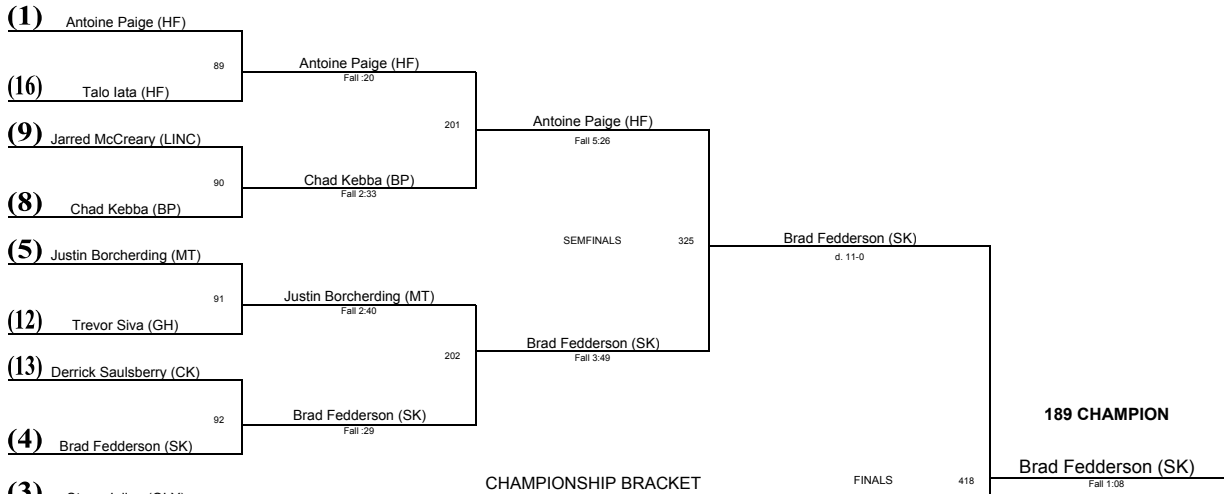

WEIGHT CLASS: 189