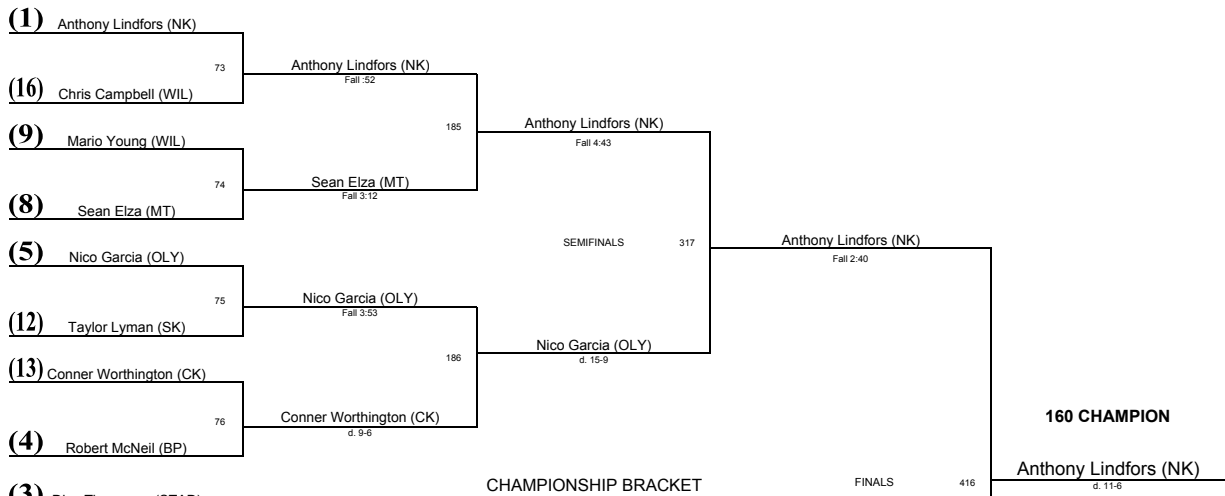

# Wrestling Championships 2008

---

<u>PLACE</u>	<u>TEAM</u>	<u>SCORE</u>
1	South Kitsap	290.5
2	Central Kitsap	224.5
3	Olympia	215.5
4	Foss	173.5
5	Bellarmino Prep	172
6	Mt Tahoma	170
7	Gig Harbor	135.5
8	North Kitsap	126
9	Lincoln	73
10	Stadium	68
11	Wilson	62.5

**WEIGHT CLASS: 103**

**WEIGHT CLASS: 130**

**WEIGHT CLASS: 135**

**WEIGHT CLASS: 140**

**CHAMPIONSHIP BRACKET**

**CONSOLATION BRACKET**

**WEIGHT CLASS: 152**

**WEIGHT CLASS: 160**

**WEIGHT CLASS: 171**

**WEIGHT CLASS: 189**

**CHAMPIONSHIP BRACKET**

**CONSOLATION BRACKET**

**WEIGHT CLASS: 215**

**WEIGHT CLASS: 285**