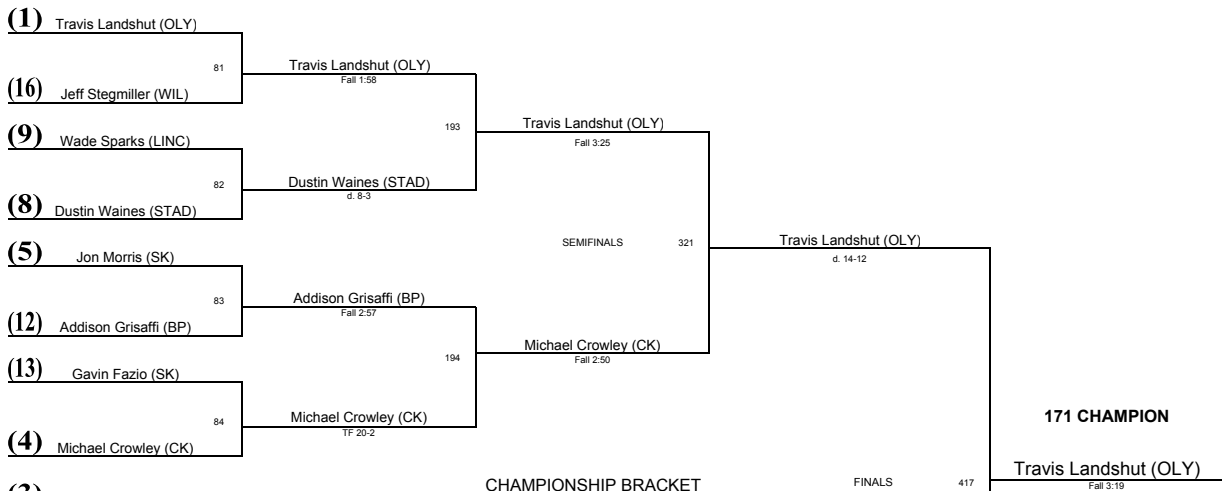

# Wrestling Championships 2008

---

<u>PLACE</u>	<u>TEAM</u>	<u>SCORE</u>
1	South Kitsap	290.5
2	Central Kitsap	224.5
3	Olympia	215.5
4	Foss	173.5
5	Bellarmino Prep	172
6	Mt Tahoma	170
7	Gig Harbor	135.5
8	North Kitsap	126
9	Lincoln	73
10	Stadium	68
11	Wilson	62.5

**WEIGHT CLASS: 103**

**WEIGHT CLASS: 130**

**WEIGHT CLASS: 135**

**WEIGHT CLASS: 140**

**CHAMPIONSHIP BRACKET**

**CONSOLATION BRACKET**

**WEIGHT CLASS: 152**

**WEIGHT CLASS: 160**

**WEIGHT CLASS: 171**

**WEIGHT CLASS: 189**

**CHAMPIONSHIP BRACKET**

**CONSOLATION BRACKET**

**WEIGHT CLASS: 215**

**WEIGHT CLASS: 285**