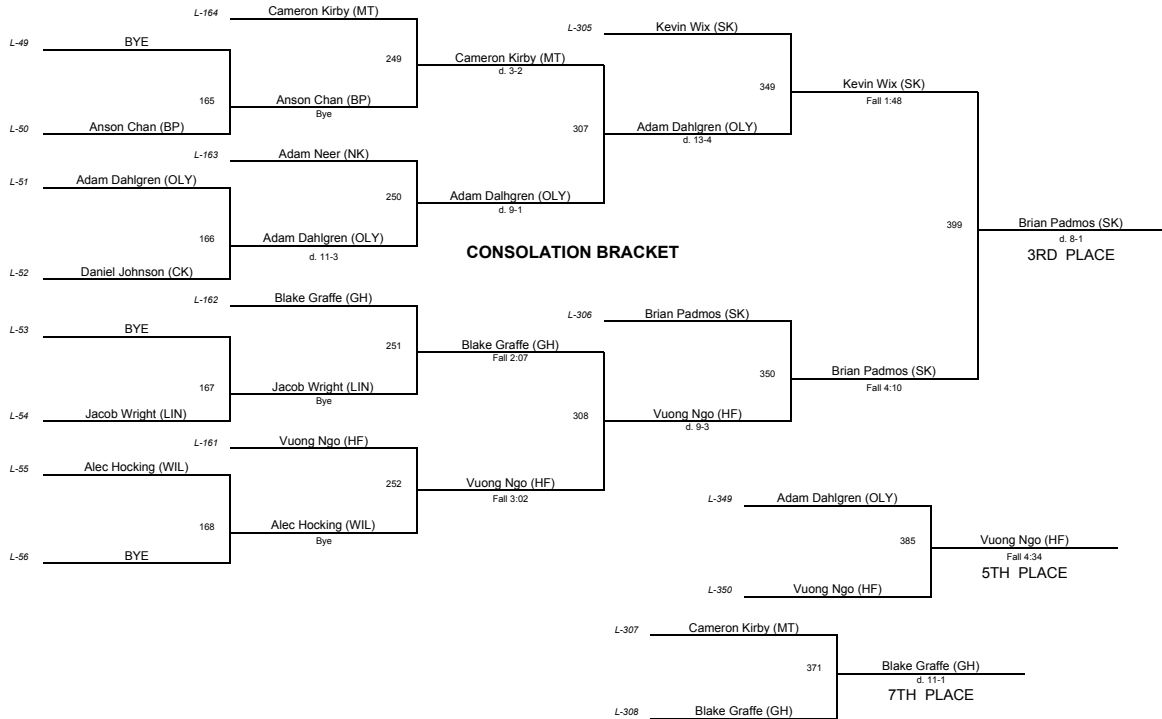

CONSOLATION BRACKET