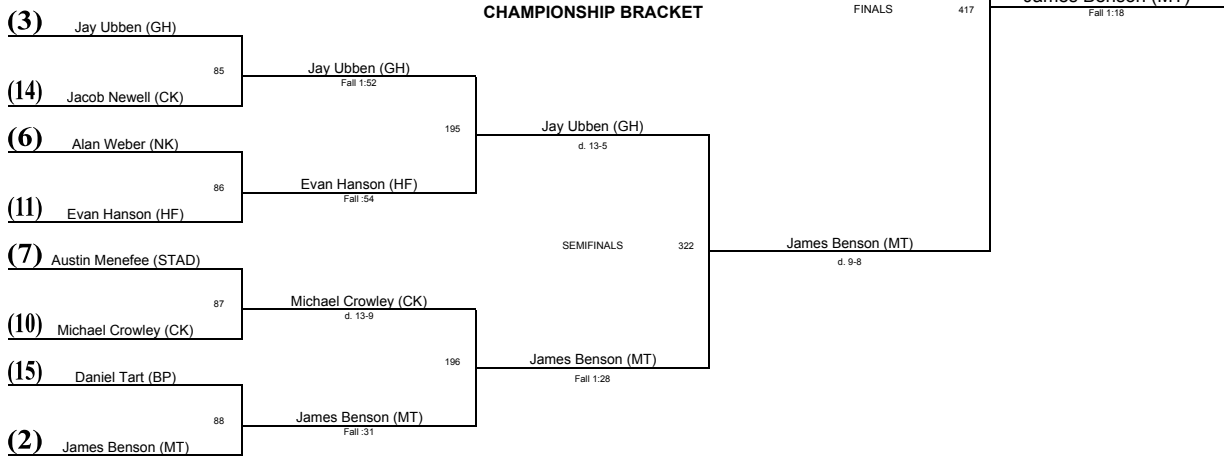

WEIGHT CLASS: 140

CHAMPIONSHIP BRACKET

CONSOLATION BRACKET

WEIGHT CLASS: 145

CHAMPIONSHIP BRACKET

CONSOLATION BRACKET

WEIGHT CLASS: 171

CHAMPIONSHIP BRACKET