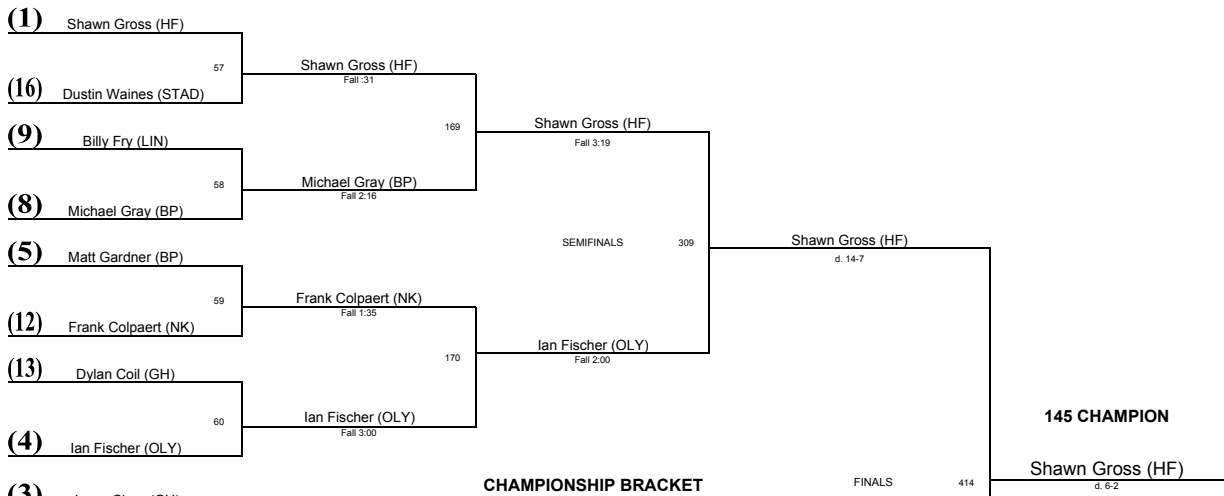

Wrestling Championships 2007

<u>PLACE</u>	<u>TEAM</u>	<u>SCORE</u>
1	South Kitsap	345.5
2	North Kitsap	279
3	Olympia	227.5
4	Mt Tahoma	190.5
5	Gig Harbor	178.5
6	Central Kitsap	137
7	Bellarmino Prep	123.5
8	Henry Foss	113.5
9	Stadium	60.5
10	Lincoln	47
11	Wilson	30

WEIGHT CLASS: 140

CHAMPIONSHIP BRACKET

CONSOLATION BRACKET

WEIGHT CLASS: 145

CHAMPIONSHIP BRACKET

CONSOLATION BRACKET

WEIGHT CLASS: 171

CHAMPIONSHIP BRACKET