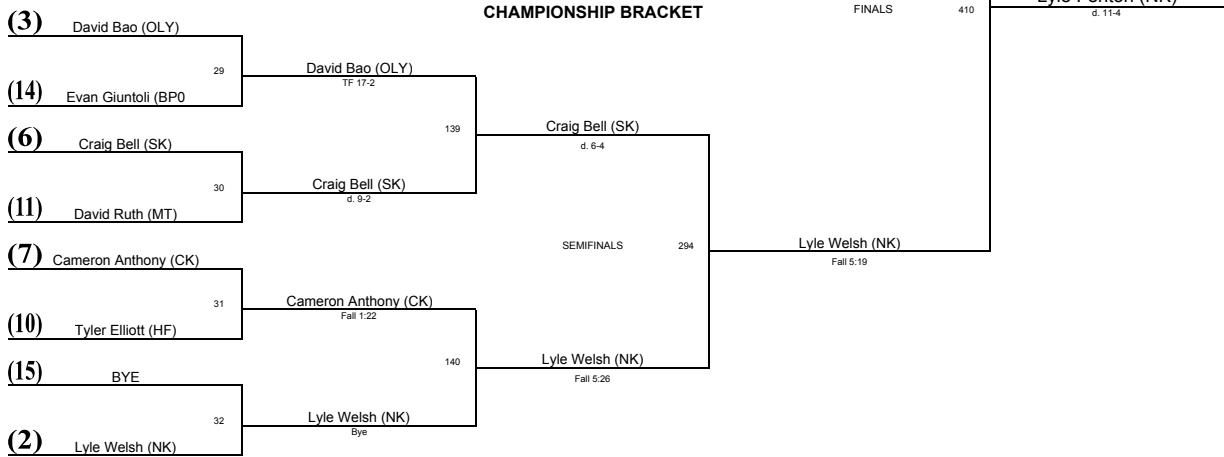

Wrestling Championships 2007

<u>PLACE</u>	<u>TEAM</u>	<u>SCORE</u>
1	South Kitsap	345.5
2	North Kitsap	279
3	Olympia	227.5
4	Mt Tahoma	190.5
5	Gig Harbor	178.5
6	Central Kitsap	137
7	Bellarmino Prep	123.5
8	Henry Foss	113.5
9	Stadium	60.5
10	Lincoln	47
11	Wilson	30

WEIGHT CLASS: 103

WEIGHT CLASS: 119

WEIGHT CLASS: 125

CHAMPIONSHIP BRACKET

CONSOLATION BRACKET

WEIGHT CLASS: 130

CHAMPIONSHIP BRACKET

CONSOLATION BRACKET