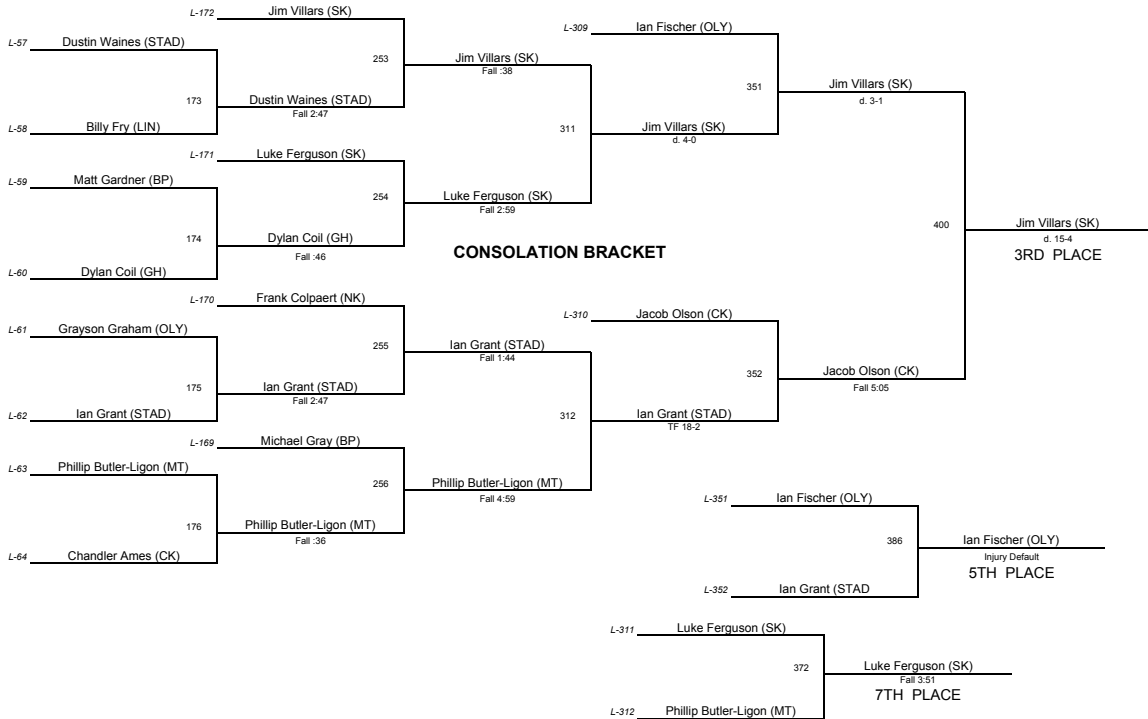

Wrestling Championships 2007

<u>PLACE</u>	<u>TEAM</u>	<u>SCORE</u>
1	South Kitsap	345.5
2	North Kitsap	279
3	Olympia	227.5
4	Mt Tahoma	190.5
5	Gig Harbor	178.5
6	Central Kitsap	137
7	Bellarmino Prep	123.5
8	Henry Foss	113.5
9	Stadium	60.5
10	Lincoln	47
11	Wilson	30

WEIGHT CLASS: 140

CHAMPIONSHIP BRACKET

CONSOLATION BRACKET

WEIGHT CLASS: 145

CHAMPIONSHIP BRACKET

CONSOLATION BRACKET

WEIGHT CLASS: 171

CHAMPIONSHIP BRACKET