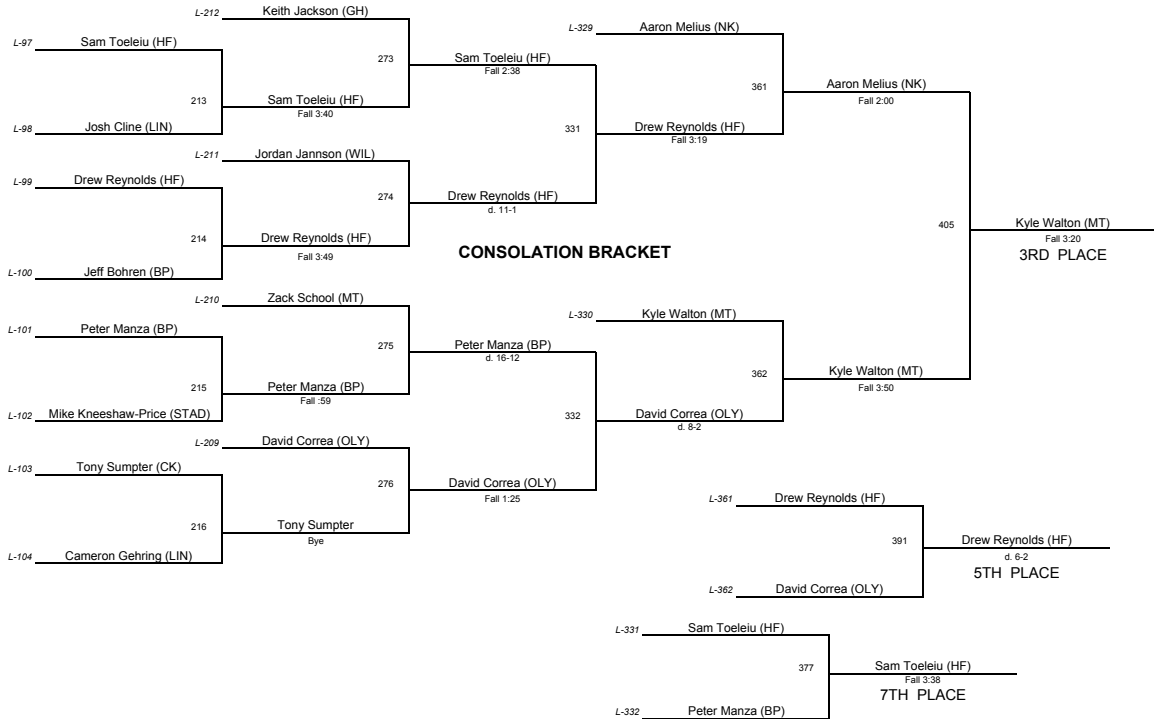

WEIGHT CLASS: 215