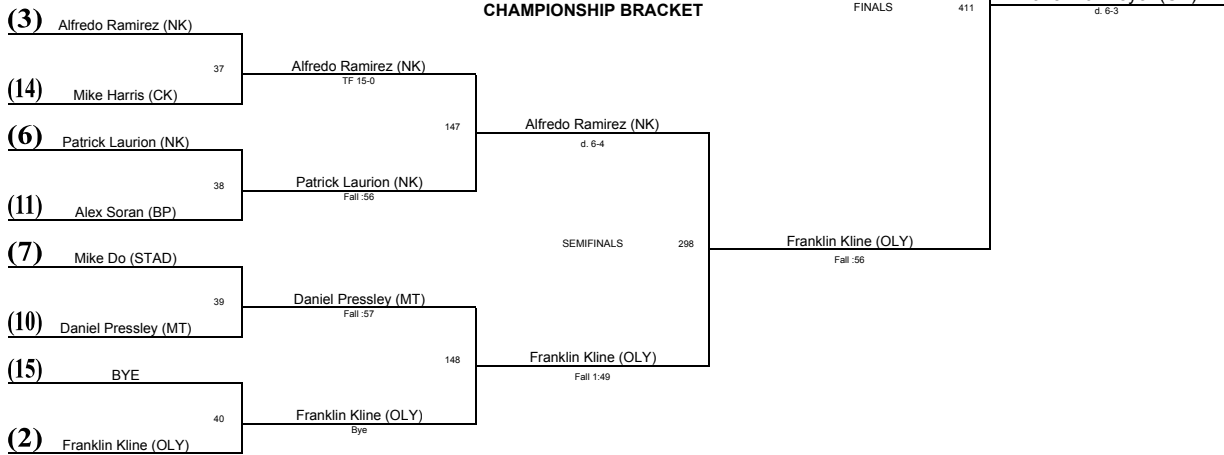

Wrestling Championships 2007

<u>PLACE</u>	<u>TEAM</u>	<u>SCORE</u>
1	South Kitsap	345.5
2	North Kitsap	279
3	Olympia	227.5
4	Mt Tahoma	190.5
5	Gig Harbor	178.5
6	Central Kitsap	137
7	Bellarmino Prep	123.5
8	Henry Foss	113.5
9	Stadium	60.5
10	Lincoln	47
11	Wilson	30

WEIGHT CLASS: 103

WEIGHT CLASS: 119

WEIGHT CLASS: 125

CHAMPIONSHIP BRACKET

CONSOLATION BRACKET

WEIGHT CLASS: 130

CHAMPIONSHIP BRACKET

CONSOLATION BRACKET