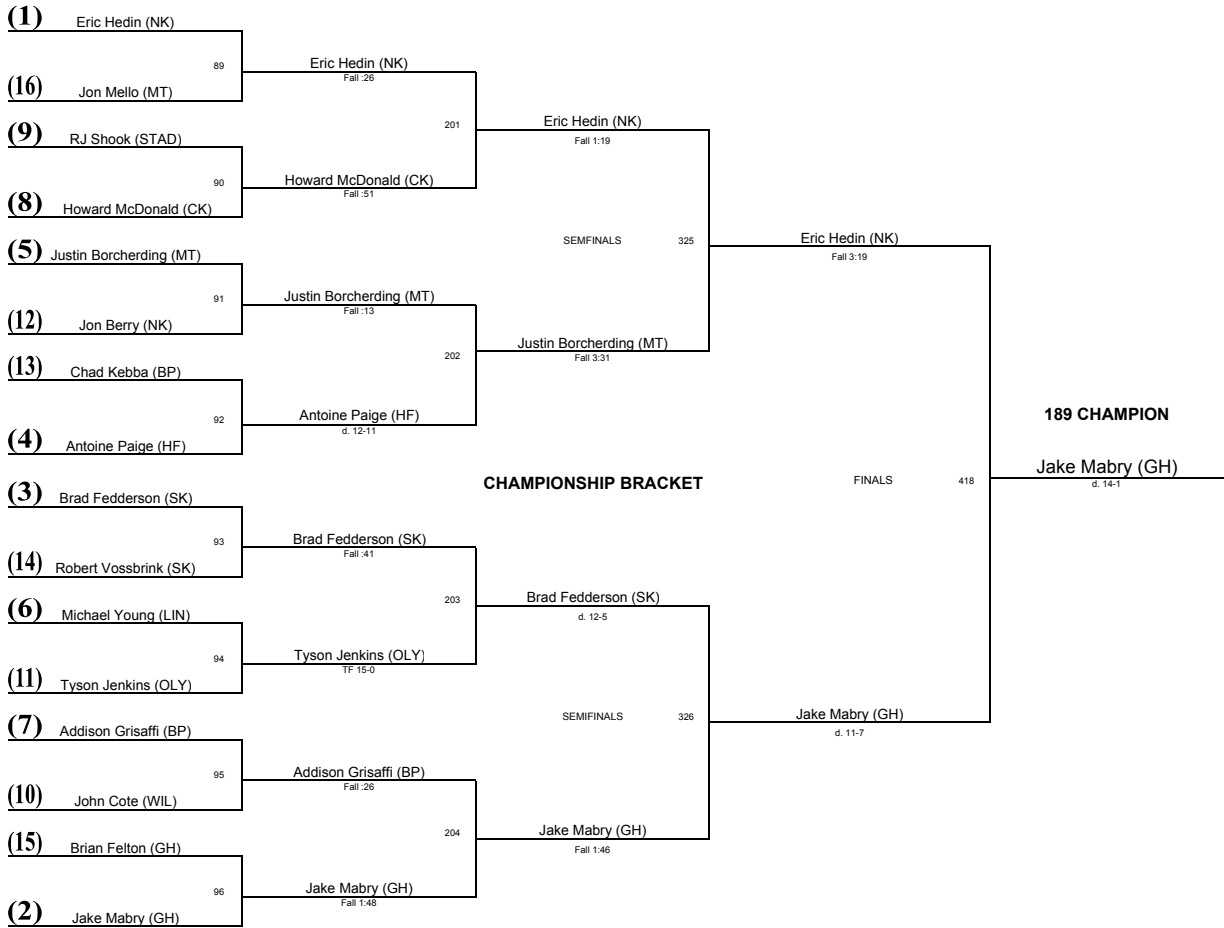

WEIGHT CLASS: 189