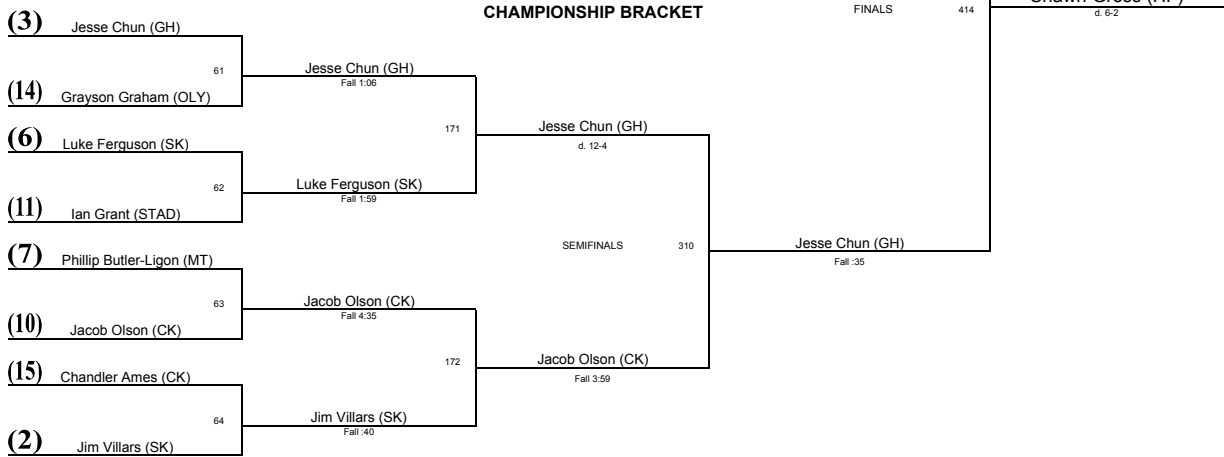

WEIGHT CLASS: 140

CHAMPIONSHIP BRACKET

CONSOLATION BRACKET

WEIGHT CLASS: 145

CHAMPIONSHIP BRACKET

CONSOLATION BRACKET

WEIGHT CLASS: 171

CHAMPIONSHIP BRACKET