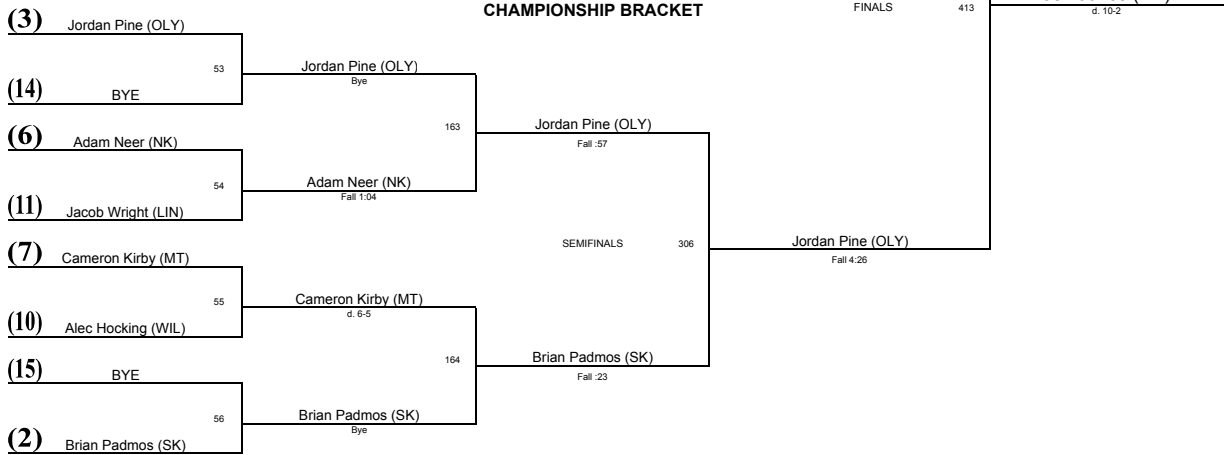

CHAMPIONSHIP BRACKET