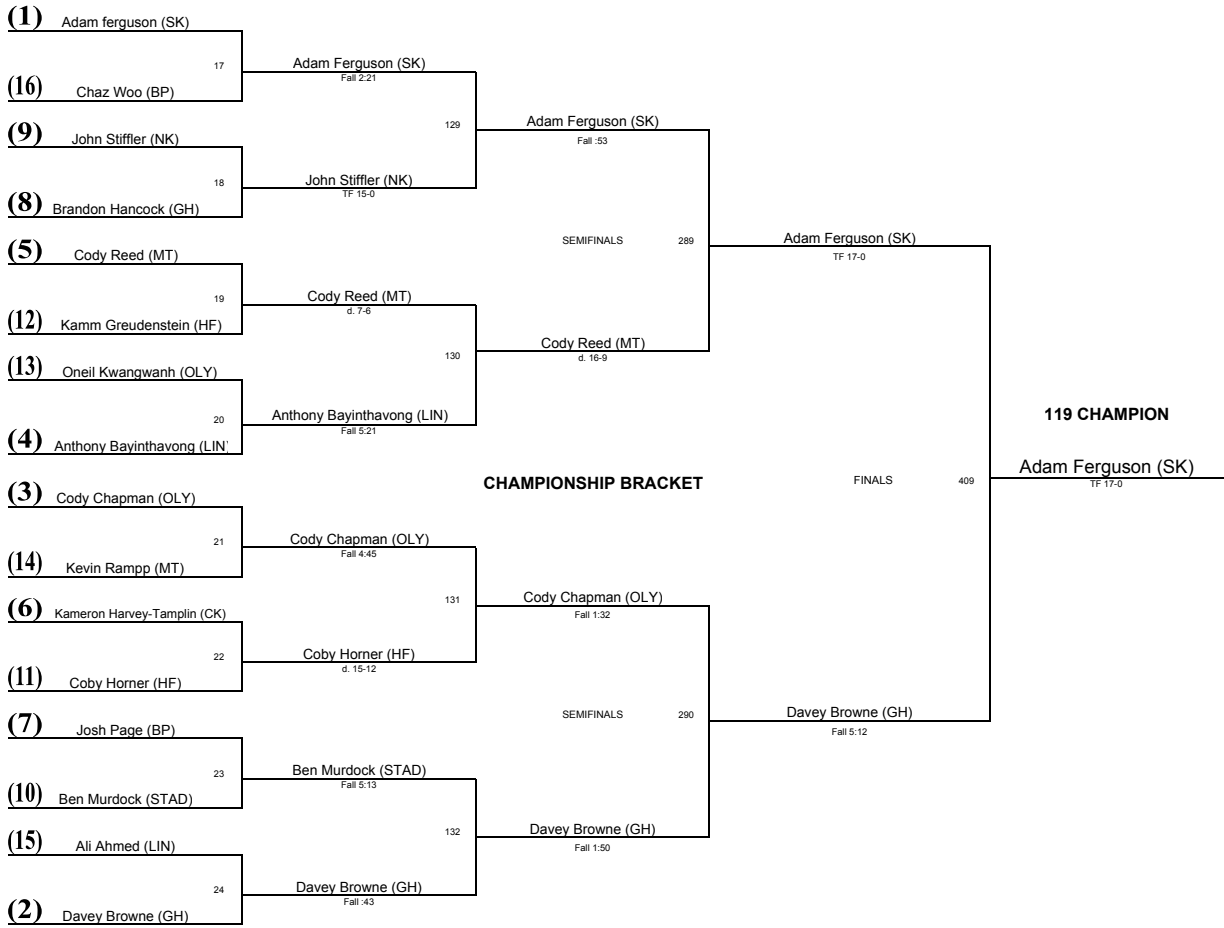

WEIGHT CLASS: 119