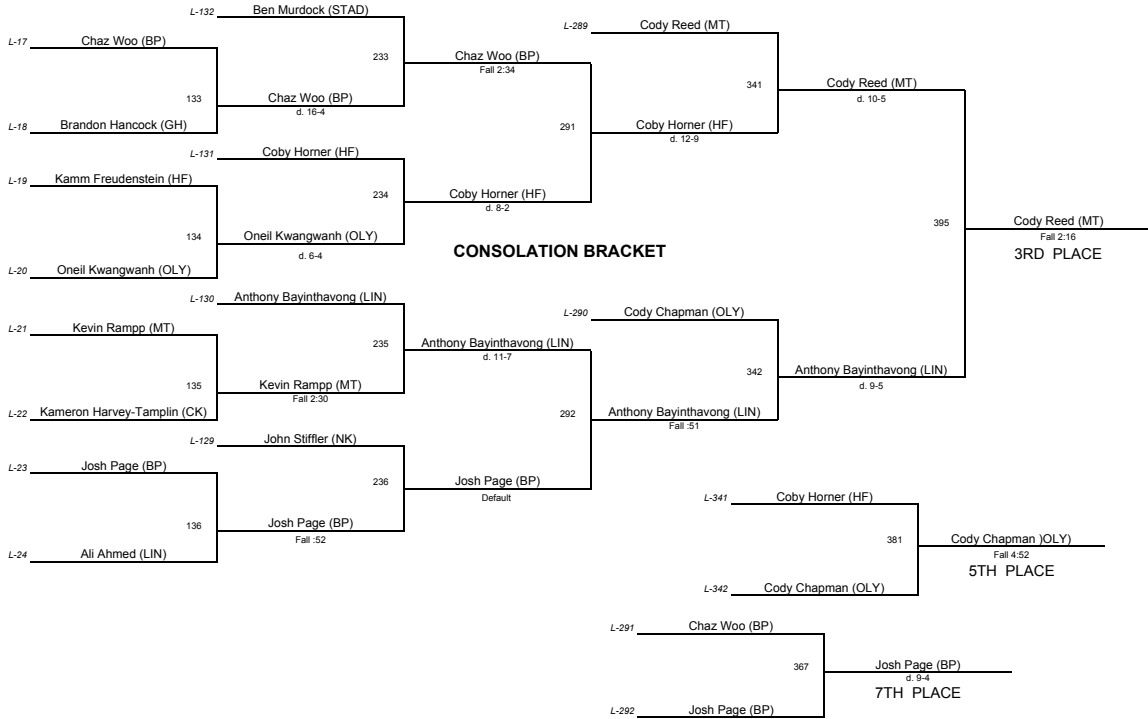

WEIGHT CLASS: 119