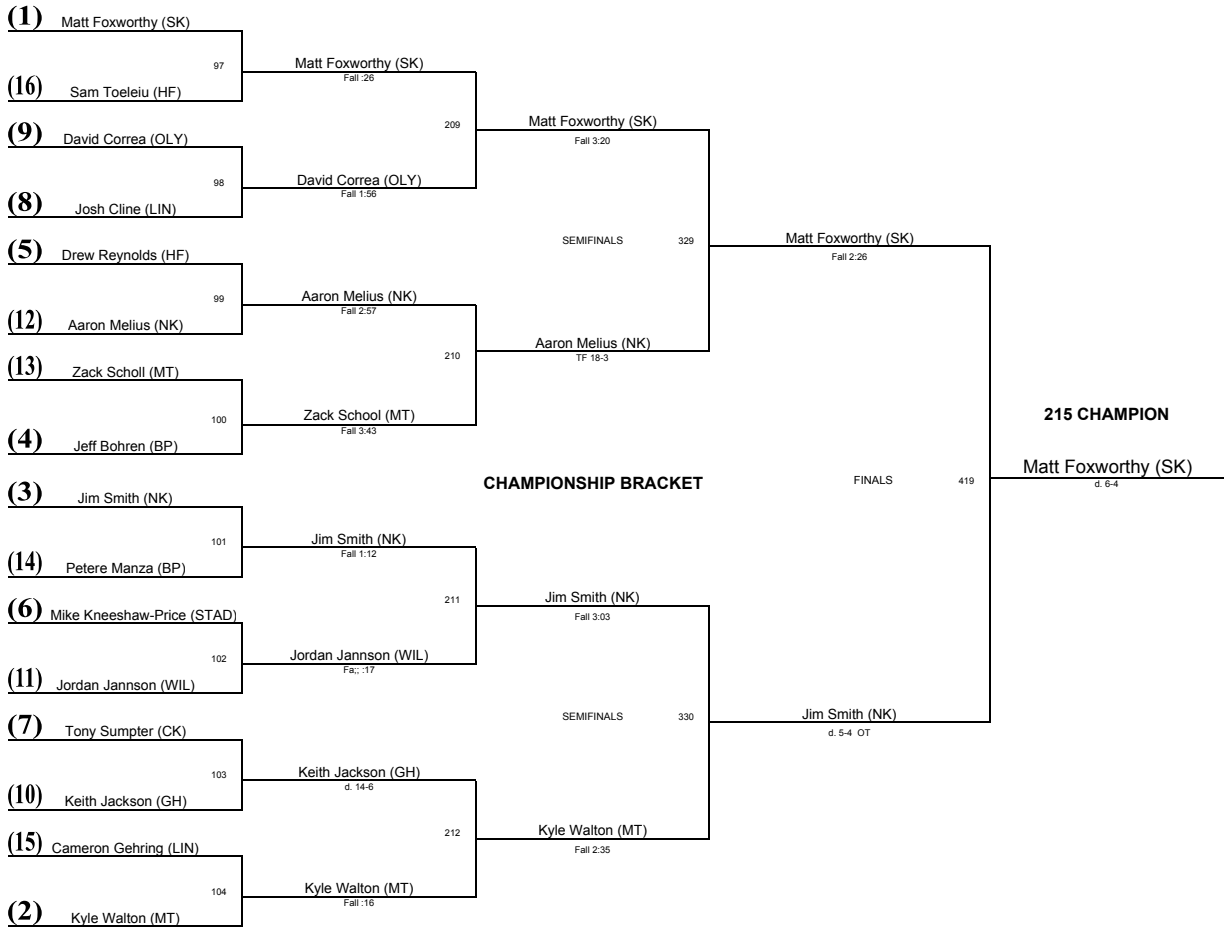

WEIGHT CLASS: 215