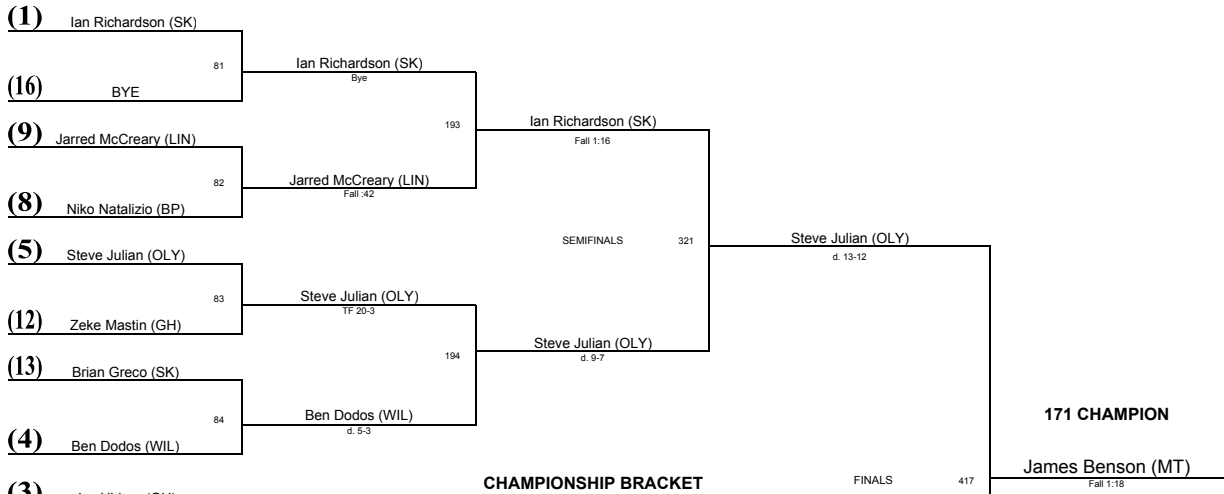

WEIGHT CLASS: 140

CHAMPIONSHIP BRACKET

CONSOLATION BRACKET

WEIGHT CLASS: 145

CHAMPIONSHIP BRACKET

CONSOLATION BRACKET

WEIGHT CLASS: 171

CHAMPIONSHIP BRACKET