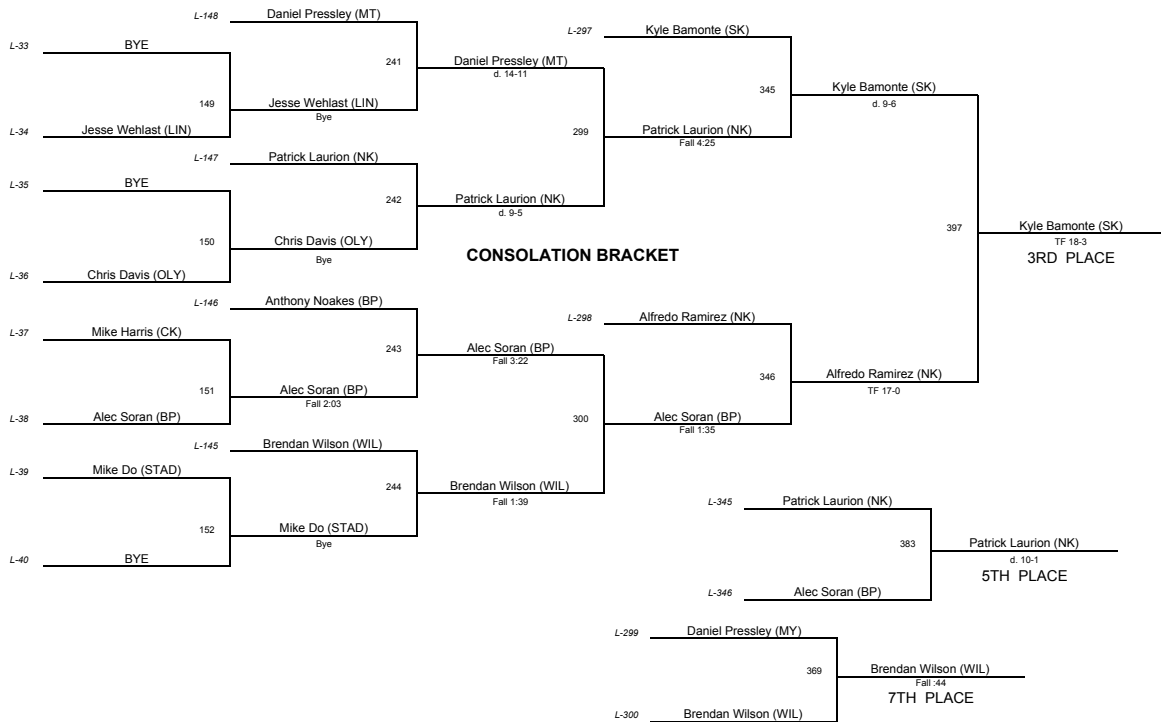

CONSOLATION BRACKET