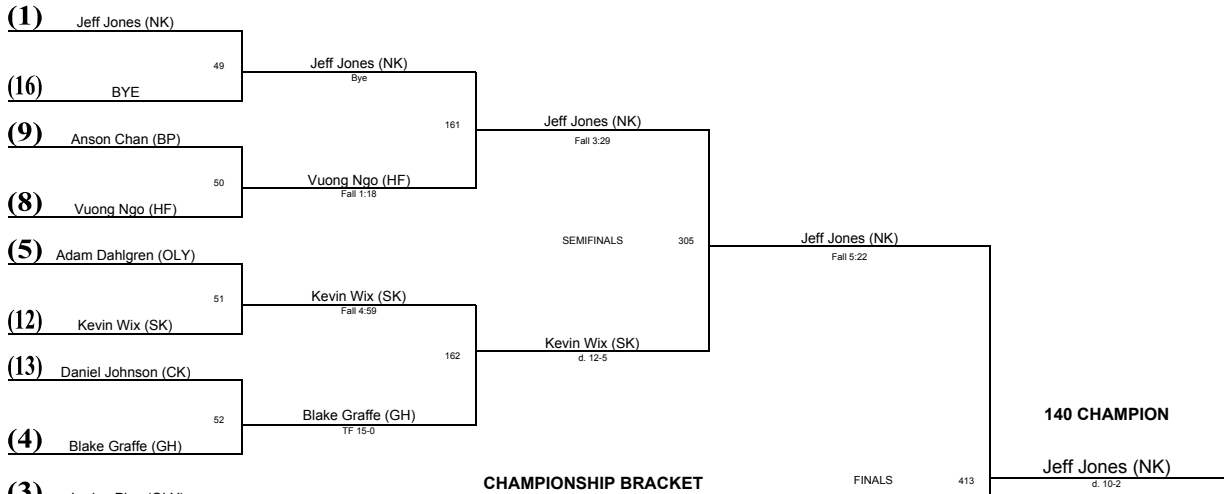

WEIGHT CLASS: 140