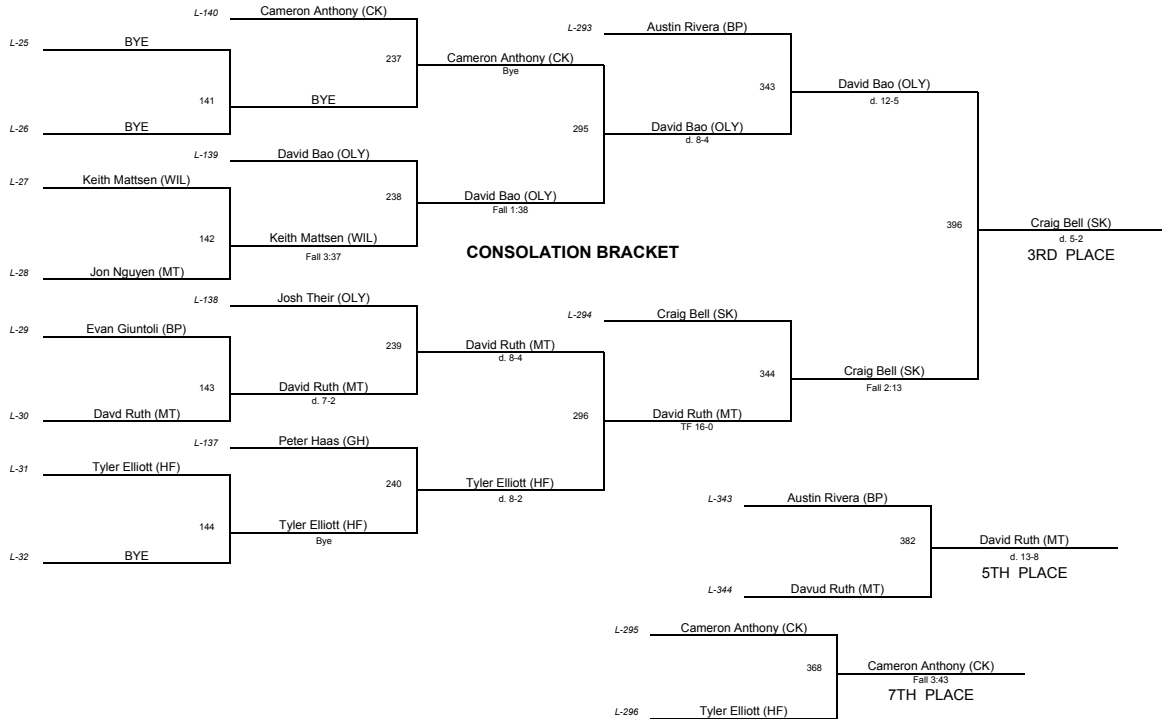

Wrestling Championships 2007

<u>PLACE</u>	<u>TEAM</u>	<u>SCORE</u>
1	South Kitsap	345.5
2	North Kitsap	279
3	Olympia	227.5
4	Mt Tahoma	190.5
5	Gig Harbor	178.5
6	Central Kitsap	137
7	Bellarmino Prep	123.5
8	Henry Foss	113.5
9	Stadium	60.5
10	Lincoln	47
11	Wilson	30

WEIGHT CLASS: 103

WEIGHT CLASS: 119

WEIGHT CLASS: 125

CHAMPIONSHIP BRACKET

CONSOLATION BRACKET

WEIGHT CLASS: 130

CHAMPIONSHIP BRACKET

CONSOLATION BRACKET