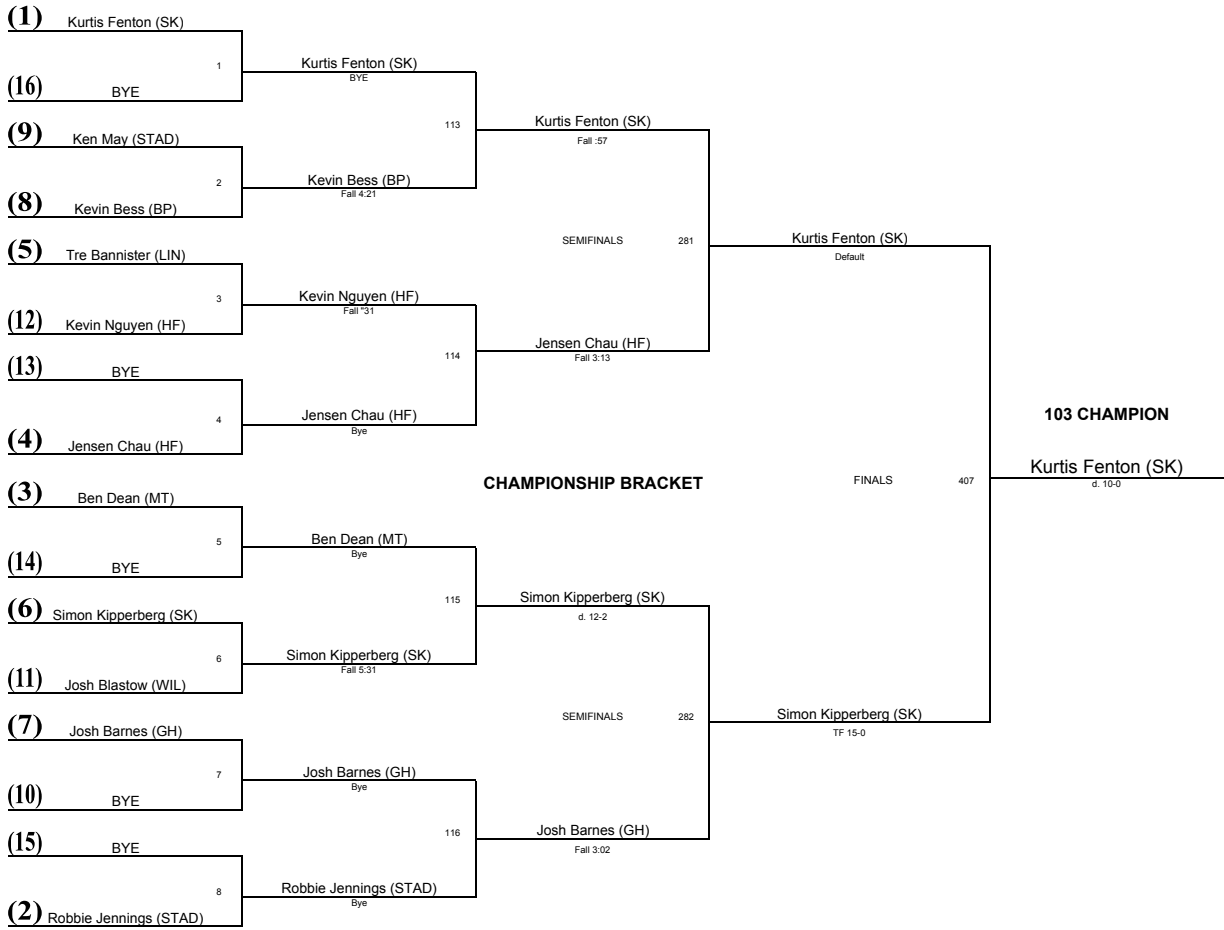

WEIGHT CLASS: 103