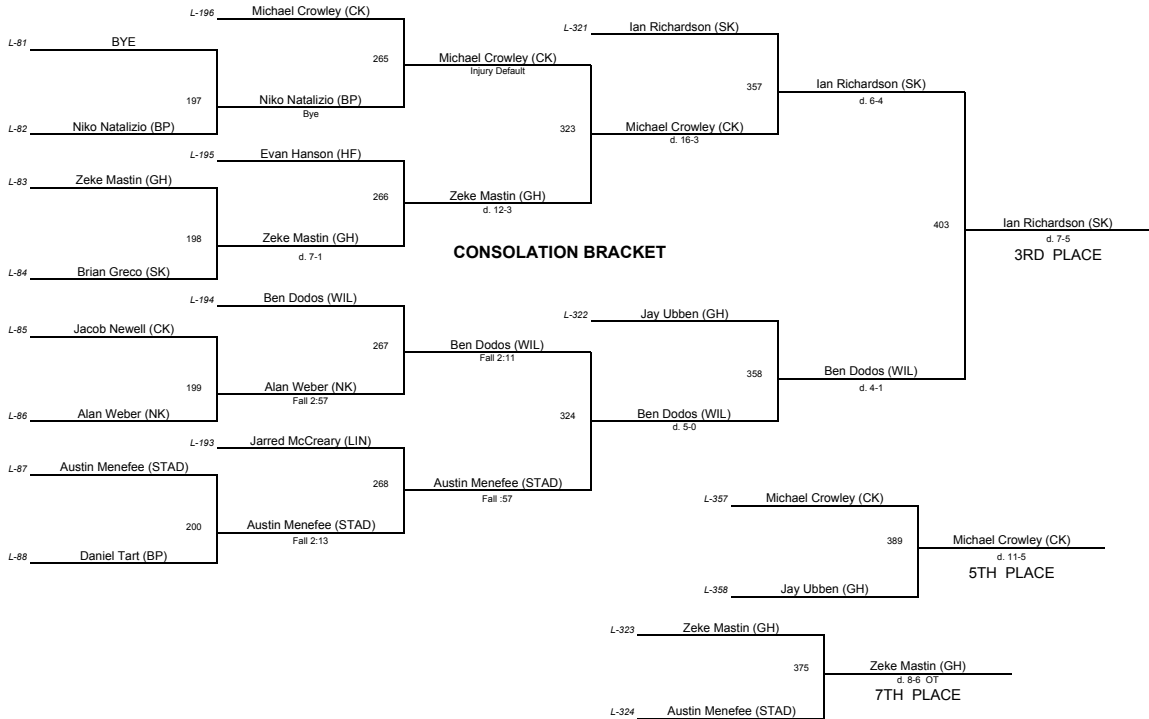

CONSOLATION BRACKET