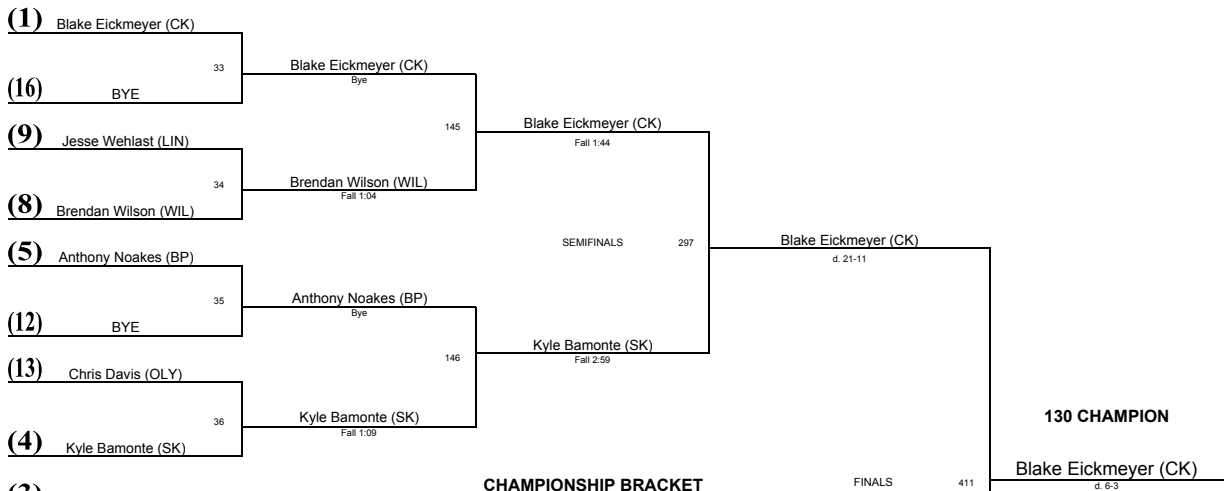

WEIGHT CLASS: 103

WEIGHT CLASS: 119

WEIGHT CLASS: 125

CHAMPIONSHIP BRACKET

CONSOLATION BRACKET

WEIGHT CLASS: 130

CHAMPIONSHIP BRACKET

CONSOLATION BRACKET