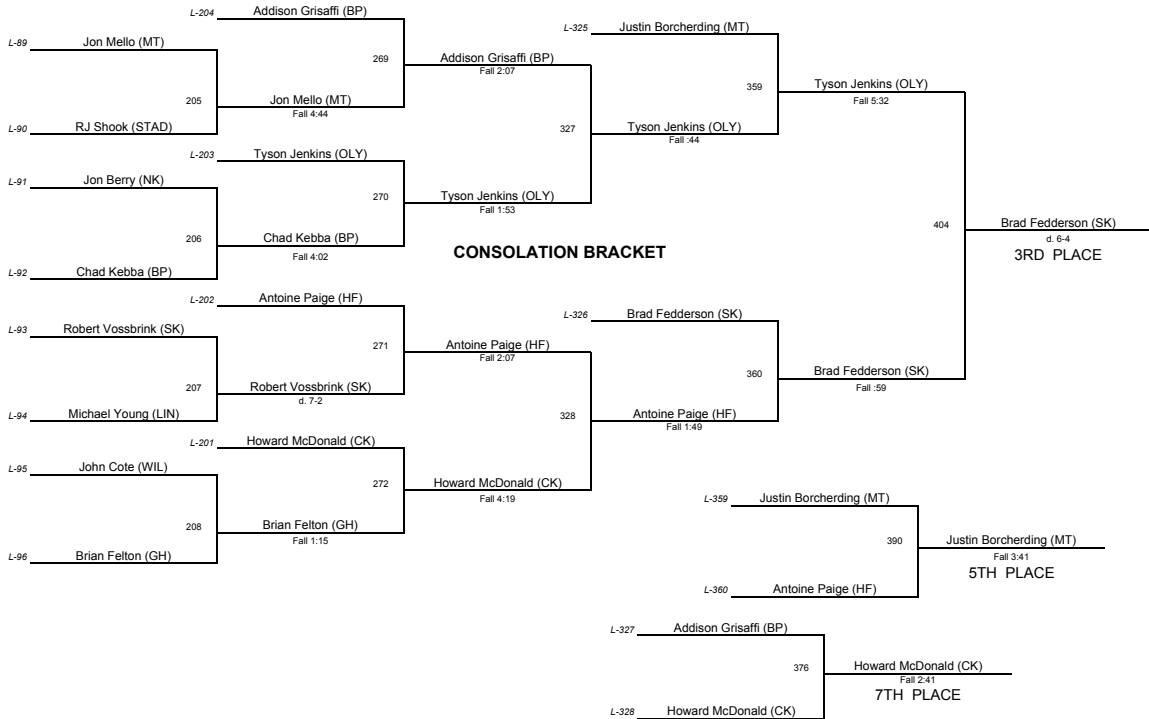

WEIGHT CLASS: 189