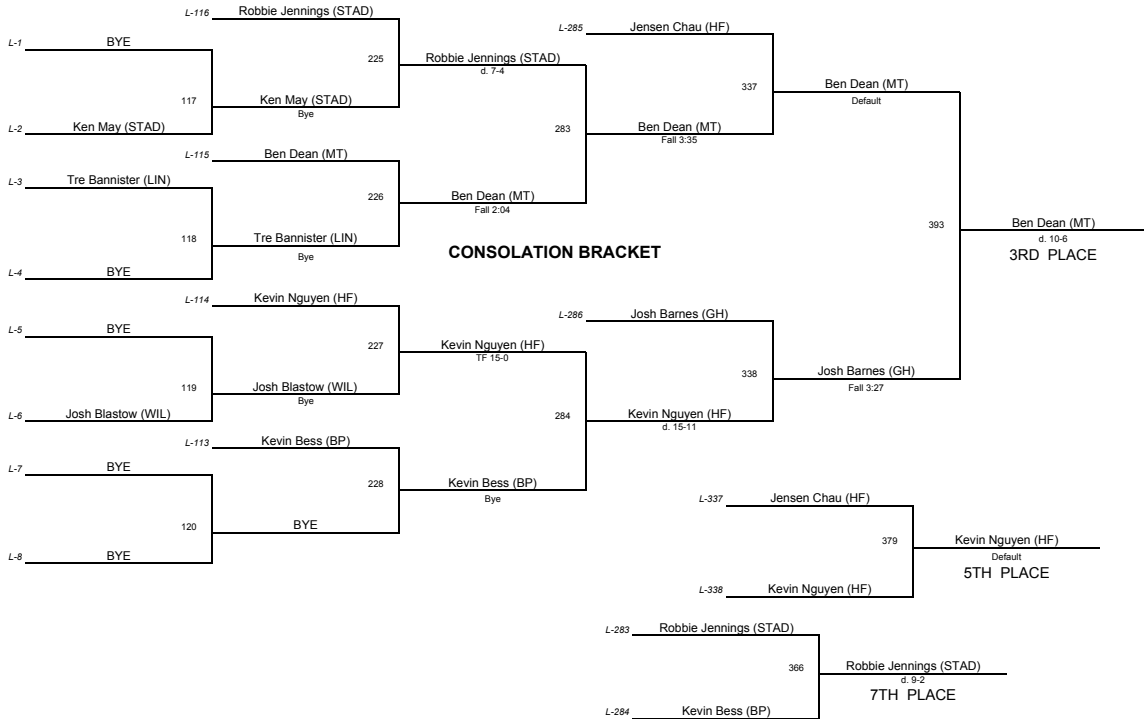

WEIGHT CLASS: 103