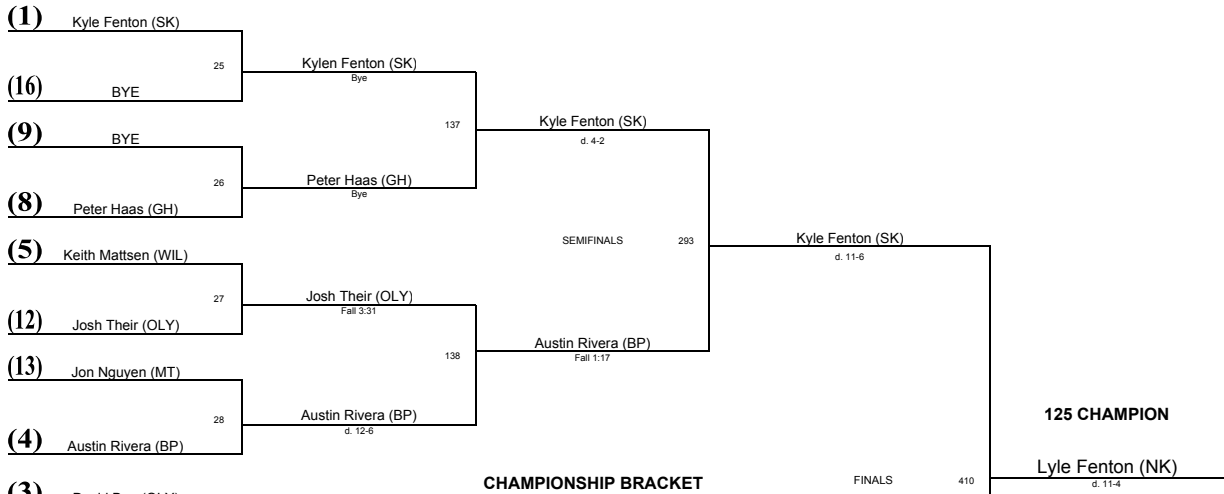

Wrestling Championships 2007

<u>PLACE</u>	<u>TEAM</u>	<u>SCORE</u>
1	South Kitsap	345.5
2	North Kitsap	279
3	Olympia	227.5
4	Mt Tahoma	190.5
5	Gig Harbor	178.5
6	Central Kitsap	137
7	Bellarmino Prep	123.5
8	Henry Foss	113.5
9	Stadium	60.5
10	Lincoln	47
11	Wilson	30

WEIGHT CLASS: 103

WEIGHT CLASS: 119

WEIGHT CLASS: 125

CHAMPIONSHIP BRACKET

CONSOLATION BRACKET

WEIGHT CLASS: 130

CHAMPIONSHIP BRACKET

CONSOLATION BRACKET